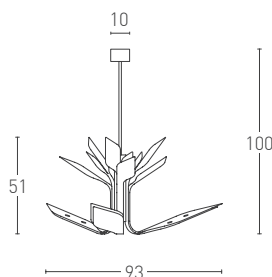

PROJECT:

TYPE:

MODEL #

FINISH/COLOUR

WATTAGE

LIGHT SOURCE

VOLTAGE

FOLIAGE S3