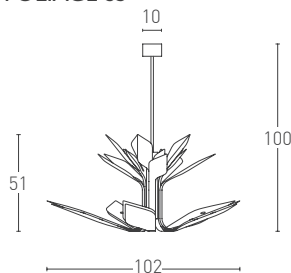

FOLIAGE S5

Units: cm

Finishes

- ○ 105 FT + 106
  Fine textured white and matt white
- ○ 115R FT + 106
  Fine Textured sand grey and matt white
- ○ 116 FT + 106
  Fine textured emerald and matt white
- ○ 117 FT + 106
  Fine textured oxyde and matt white

Electronic driver

Dimmable included PUSH, 1...10
Double switch

Light source

LED

FOLIAGE S3 Total power

Up 36W / Down 5W 220/240V 50/60Hz
4090lm 3000K CRI>90

FOLIAGE S5 Total power

Up 52W / Down 5W 220/240V 50/60Hz
5900lm 3000K CRI>90

Certification

Classe I IP20