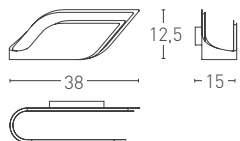

PROJECT:	TYPE:			
MODEL #	FINISH/COLOUR	WATTAGE	LIGHT SOURCE	VOLTAGE
-	-	-	-	-

FOLIAGE

FOLIAGE P

Units: cm

Finishes

- ○ 105 FT + 106
Fine textured white and matt white
- ○ 115R FT + 106
Fine textured sand grey and matt white
- ○ 116 FT + 106
Fine textured emerald and matt white
- ○ 117 FT + 106
Fine textured oxyde and matt white