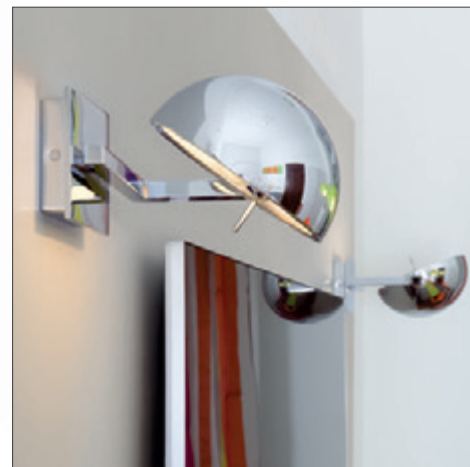

MEMORY STUDIO / NIGHT

Design VillaTosca 2005

MEMORY STUDIO e MEMORY NIGHT nascono come omaggio al designer francese Jacques Adnet e ne declinano il progetto - rieditato da Lumen Center Italia e chiamato MJA - in una versione da tavolo più alta con snodi sia nello stelo che nella calotta, e nella versione applique. Attacco universale E14.

MEMORY STUDIO and MEMORY NIGHT were born as a tribute to the French designer Jacques Adnet and decline his project - reissued by Lumen Center Italia and called MJA - in a wall and table version which is higher and which has junctions both in the stem and in the shell. They are supplied with universal E14 socket.

「メモリー・スตูーディオ」と「メモリー・ナイト」は、フランス人デザイナー:ジャック・アドゥネに敬意を表して生まれた作品。ルーメンセンターによって「MJA (エムジェイエー)」として再版された作品のバリエーションです。ウォールタイプのバージョンは E14の金口が取り付けられています。

MEMORY STUDIO

Finishes

● 150 Chrome

Cable

MEMORY STUDIO

Transparent