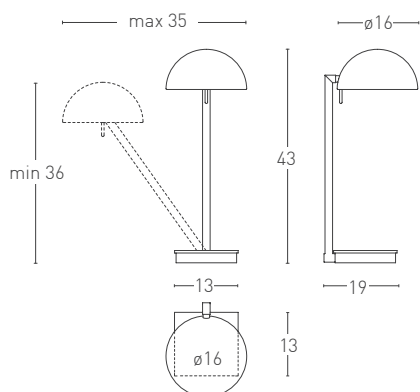

MEMORY STUDIO