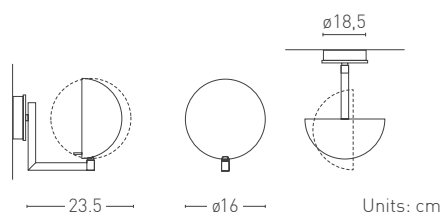

MEMORY NIGHT

Units: cm