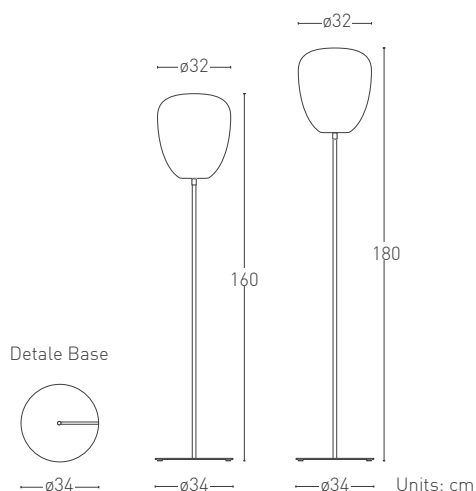

Suggested light source

 E27 Halogen ECO
max 1x116W

Certification

SUMO M11 SUMO M12

SCANGIFT®

SCANGIFT®

SPECIFICATION SHEET

WWW.SCANGIFT.COM