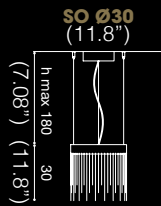

SCANGIFT®

WWW.SCANGIFT.COM
Last updated: 5/31/19

ECLISSE™

SUSPENSION/CEILING/WALL

TYPE:

PROJECT NAME:

SPECIFICATION SHEET