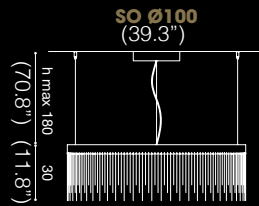

SCANGIFT®

WWW.SCANGIFT.COM
Last updated: 5/31/19

ECLISSE™

SUSPENSION/CEILING/WALL

TYPE:

PROJECT NAME:

SPECIFICATION SHEET