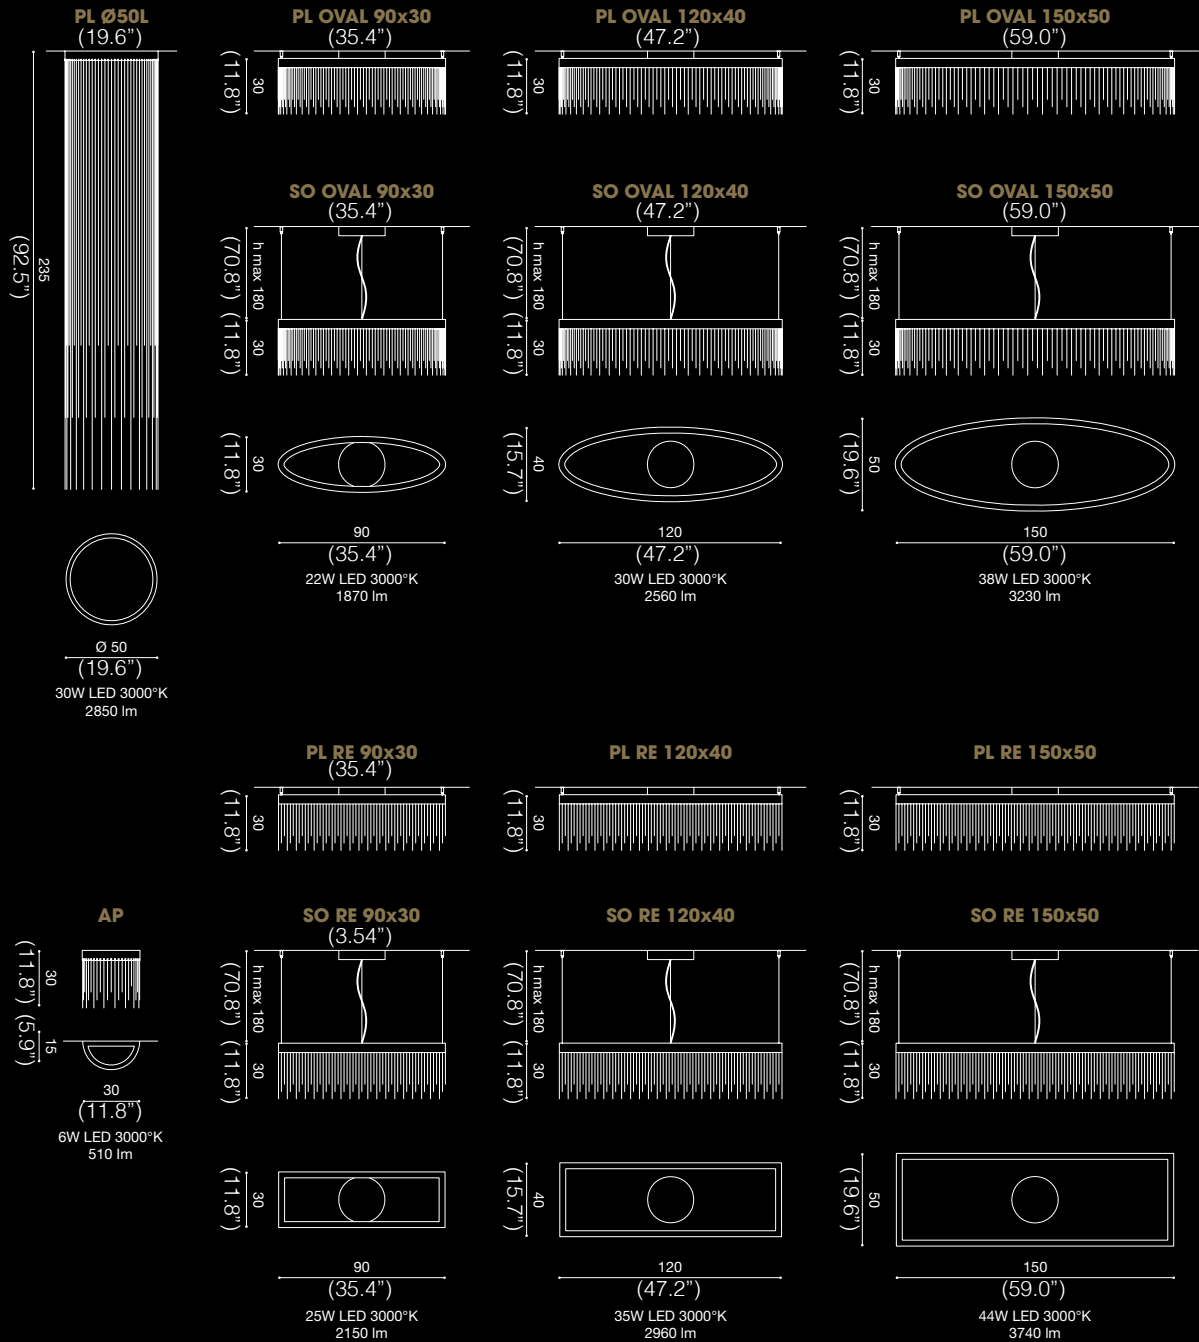

ECLISSE™

SUSPENSION/CEILING/WALL

TYPE:

PROJECT NAME:

ECLISSE

/ DESIGN BY
BRIAN RASMUSSEN

SPECIFICATION SHEET

SCANGIFT®

WWW.SCANGIFT.COM
Last updated: 5/31/19

ECLISSE™

SUSPENSION/CEILING/WALL

TYPE:

PROJECT NAME:

ECLISSE

/ DESIGN BY
BRIAN RASMUSSEN

SPECIFICATION SHEET

SCANGIFT®

WWW.SCANGIFT.COM
Last updated: 5/31/19

ECLISSE™

SUSPENSION/CEILING/WALL

TYPE:

PROJECT NAME:

ECLISSE 
/ DESIGN BY B. RASMUSSEN

SPECIFICATION SHEET

SCANGIFT®

WWW.SCANGIFT.COM
Last updated: 5/31/19

ECLISSE™

SUSPENSION/CEILING/WALL

TYPE:

PROJECT NAME:

SPECIFICATION SHEET