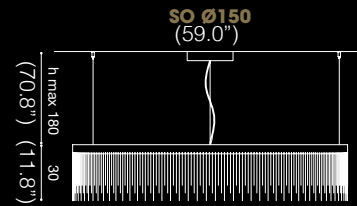

SCANGIFT®

WWW.SCANGIFT.COM
Last updated: 5/31/19

ECLISSE™

SUSPENSION/CEILING/WALL

TYPE:

PROJECT NAME:

SPECIFICATION SHEET