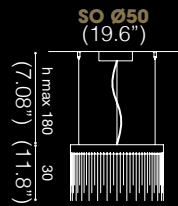

SCANGIFT®

WWW.SCANGIFT.COM
Last updated: 5/31/19

ECLISSE™

SUSPENSION/CEILING/WALL

TYPE:

PROJECT NAME:

SPECIFICATION SHEET