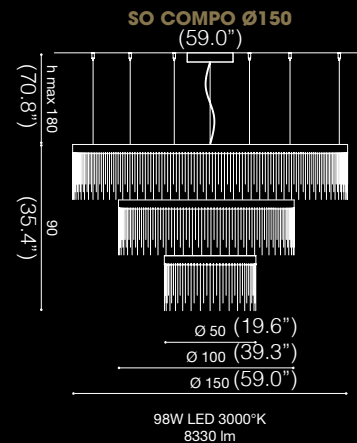

SCANGIFT®

WWW.SCANGIFT.COM
Last updated: 5/31/19

ECLISSE™

SUSPENSION/CEILING/WALL

TYPE:

PROJECT NAME:

ECLISSE 
/ DESIGN BY B. RASMUSSEN

SPECIFICATION SHEET

SCANGIFT®

WWW.SCANGIFT.COM
Last updated: 5/31/19

ECLISSE™

SUSPENSION/CEILING/WALL

TYPE:

PROJECT NAME:

SPECIFICATION SHEET