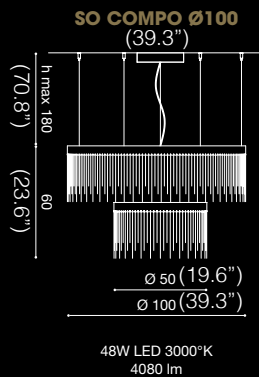

SCANGIFT®

WWW.SCANGIFT.COM
Last updated: 5/31/19

ECLISSE™

SUSPENSION/CEILING/WALL

TYPE:

PROJECT NAME:

ECLISSE 
/ DESIGN BY B. RASMUSSEN

SPECIFICATION SHEET

SCANGIFT®

WWW.SCANGIFT.COM
Last updated: 5/31/19

ECLISSE™

SUSPENSION/CEILING/WALL

TYPE:

PROJECT NAME:

SPECIFICATION SHEET