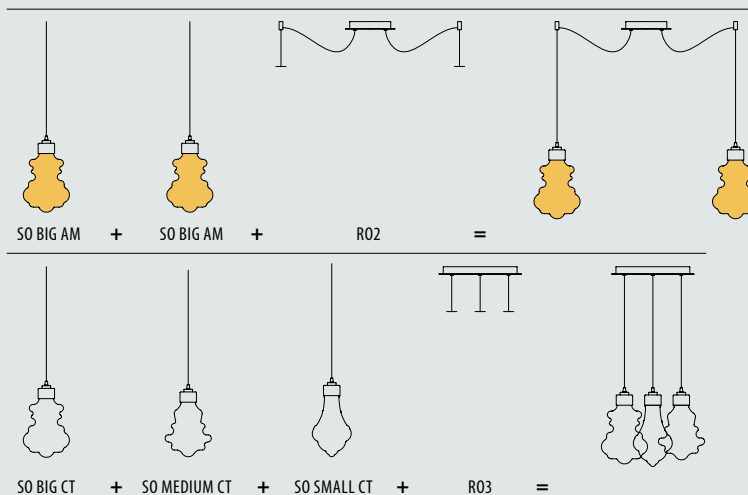

TROTTOLA™

SUSPENSION

TYPE:

PROJECT NAME:

TROTTOLA

design_Stefano Mandruzzato

SPECIFICATION SHEET

Inspired by the age-old game for children both in the name and shape, Trottola is a collection of three different blown glass suspensions with a strong personality. Ironic, evocative, playful, Trottola brings us to the rediscovery of our childhood. Available in different suspension solutions, it is suitable both for private use and contract. The modular component allows countless combinations of customization to meet all customers' needs. The entire collection uses dimmable LED sources.

10W 1.400 Lm 2700K Cri>80 300 mA LED

60
23,6"

TROTTOLA R07

7-LIGHT CANOPY WITH DRIVER 120Vac 50-60 Hz

TROTTOLA R07 DIM PD

7-LIGHT CANOPY WITH PUSH DIMMABLE DRIVER
120Vac 50-60 HZ

EXAMPLES OF COMPOSITION

Frame: white canopy - other metal parts in the colors: matt black, matt gold.