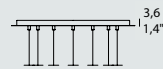

TROTTOLA SO BIG

10W 1.400 Lm 2700K Cri>80 300 mA LED

60
23,6"

TROTTOLA R07

7-LIGHT CANOPY WITH DRIVER 120Vac 50-60 Hz