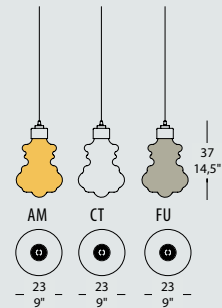

SCANGIFT®

WWW.SCANGIFT.COM

TROTTOLA™

SUSPENSION

TYPE:

PROJECT NAME:

PENDANT LAMPS (STANDARD CABLE CM 250)

TROTTOLA

_technical data

TROTTOLA SO SMALL

10W 1.400 Lm 2700K Cri>80 300 mA LED

40
15,8"

TROTTOLA R03

3-LIGHT CANOPY WITH DRIVER 120Vac 50-60 Hz

TROTTOLA R03 DIM PD

3-LIGHT CANOPY WITH PUSH DIMMABLE DRIVER
120Vac 50-60 HZ

10W 1.400 Lm 2700K Cri>80 300 mA LED

60
23,6"

TROTTOLA R07

7-LIGHT CANOPY WITH DRIVER 120Vac 50-60 Hz

TROTTOLA R07 DIM PD

7-LIGHT CANOPY WITH PUSH DIMMABLE DRIVER
120Vac 50-60 HZ

EXAMPLES OF COMPOSITION

Frame: white canopy - other metal parts in the colors: matt black, matt gold.

Diffuser: blown glass in the following colors: transparent, amber, smoke-grey.

CT: Transparent

AM: Amber

FU: Smoke

SPECIFICATION SHEET

SCANGIFT®

WWW.SCANGIFT.COM