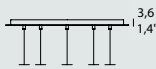

TROTTOLA SO MEDIUM

10W 1.400 Lm 2700K Cri>80 300 mA LED

60
23,6"

TROTTOLA R05

5-LIGHT CANOPY WITH DRIVER 120Vac 50-60 Hz