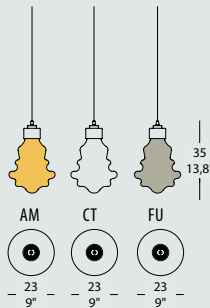

SCANGIFT®

WWW.SCANGIFT.COM

TROTTOLA™

SUSPENSION

TYPE:

PROJECT NAME:

PENDANT LAMPS (STANDARD CABLE CM 250)

TROTTOLA

_technical data

TROTTOLA SO SMALL

10W 1.400 Lm 2700K Cri>80 300 mA LED

40
15,8"

TROTTOLA R03

3-LIGHT CANOPY WITH DRIVER 120Vac 50-60 Hz

TROTTOLA R03 DIM PD

3-LIGHT CANOPY WITH PUSH DIMMABLE DRIVER
120Vac 50-60 HZ

TROTTOLA SO MEDIUM

10W 1.400 Lm 2700K Cri>80 300 mA LED

60
23,6"

TROTTOLA R05

5-LIGHT CANOPY WITH DRIVER 120Vac 50-60 Hz

TROTTOLA R05 DIM PD

5-LIGHT CANOPY WITH PUSH DIMMABLE DRIVER
120Vac 50-60 HZ

TROTTOLA SO BIG

10W 1.400 Lm 2700K Cri>80 300 mA LED

60
23,6"

TROTTOLA R07

7-LIGHT CANOPY WITH DRIVER 120Vac 50-60 Hz

TROTTOLA R07 DIM PD

7-LIGHT CANOPY WITH PUSH DIMMABLE DRIVER
120Vac 50-60 HZ

EXAMPLES OF COMPOSITION

Frame: white canopy - other metal parts in the colors: matt black, matt gold.