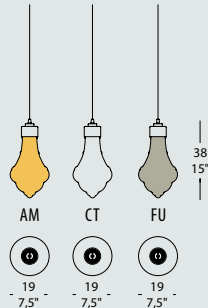

SCANGIFT®

WWW.SCANGIFT.COM

TROTTOLA™

SUSPENSION

TYPE:

PROJECT NAME:

PENDANT LAMPS (STANDARD CABLE CM 250)

TROTTOLA

_technical data

TROTTOLA SO SMALL

10W 1.400 Lm 2700K Cri>80 300 mA LED

40
15,8"

TROTTOLA R03

3-LIGHT CANOPY WITH DRIVER 120Vac 50-60 Hz

TROTTOLA R03 DIM PD

3-LIGHT CANOPY WITH PUSH DIMMABLE DRIVER
120Vac 50-60 HZ

10W 1.400 Lm 2700K Cri>80 300 mA LED

60
23,6"

TROTTOLA R07

7-LIGHT CANOPY WITH DRIVER 120Vac 50-60 Hz

TROTTOLA R07 DIM PD

7-LIGHT CANOPY WITH PUSH DIMMABLE DRIVER
120Vac 50-60 HZ

EXAMPLES OF COMPOSITION

Frame: white canopy - other metal parts in the colors: matt black, matt gold.

Diffuser: blown glass in the following colors: transparent, amber, smoke-grey.

CT: Transparent

AM: Amber

FU: Smoke

SPECIFICATION SHEET

SCANGIFT®

WWW.SCANGIFT.COM