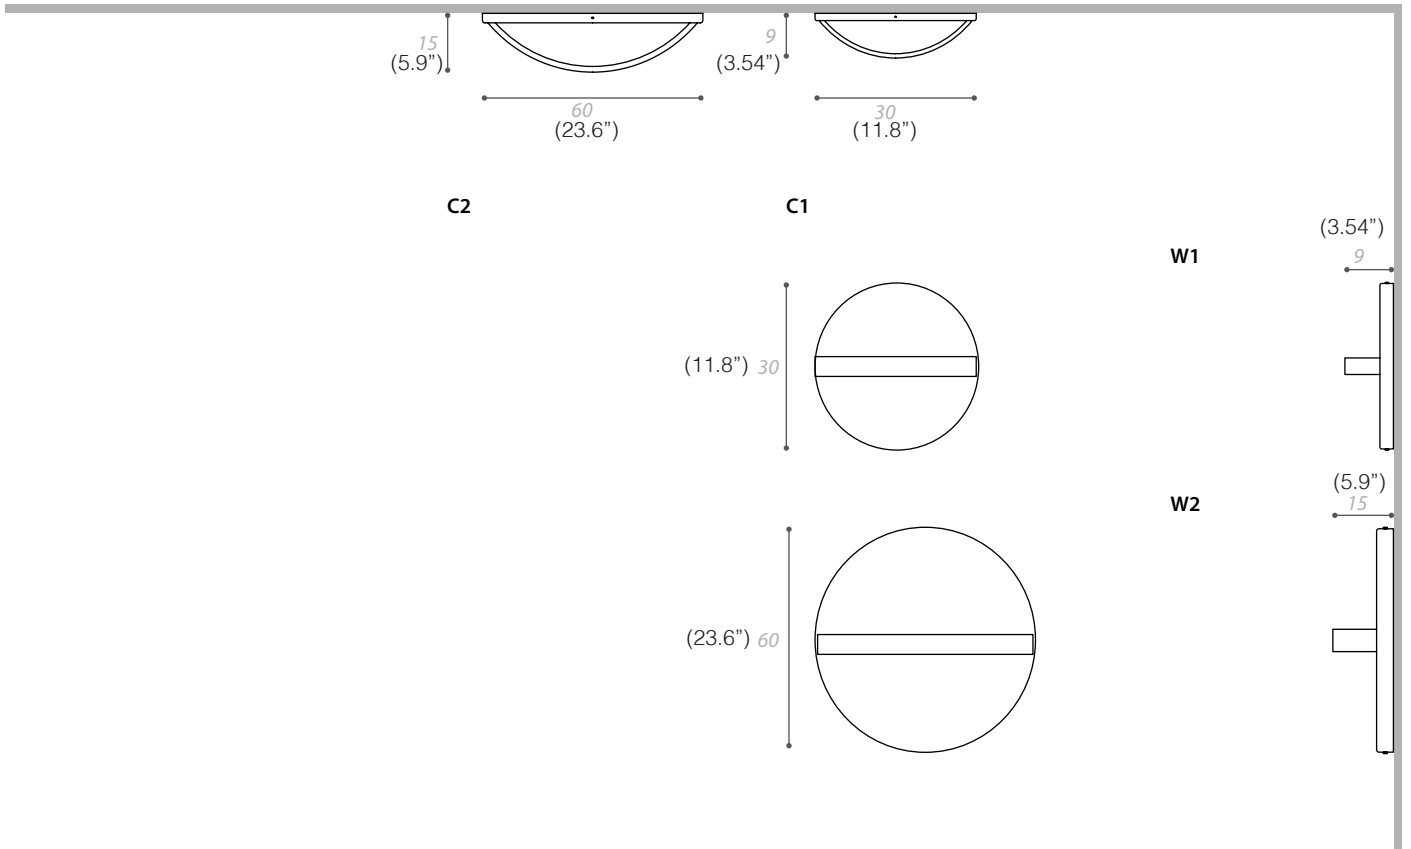

AURORA™

CEILING/WALL

TYPE:

PROJECT NAME:

SPECIFICATION SHEET

AURORA™

CEILING/WALL

TYPE:

PROJECT NAME:

AURORA

MATERIAL: metal

SPECIFICATION SHEET

- C1** LED 6W 350mA 800lm 3000K
- C2** LED 12W 350mA 1600lm 3000K
- W1** LED 6W 350mA 800lm 3000K
- W2** LED 12W 350mA 1600lm 3000K