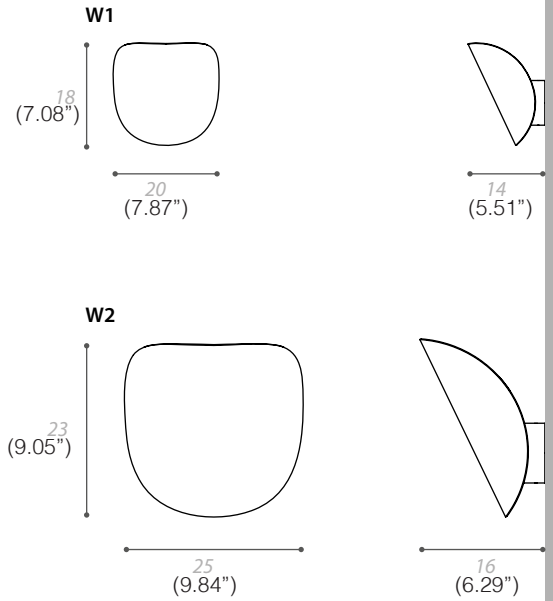

OPERA™
WALL MOUNT

TYPE:

PROJECT NAME:

design Gianfranco Marabese 2019

SPECIFICATION SHEET

SCANGIFT®

OPERA™

WALL MOUNT

TYPE:

PROJECT NAME:

OPERA

SPECIFICATION SHEET

W1 Gu10 750lm A+
 W2 E26 Led 2550lm A+

MATERIAL: metal

SCANGIFT®