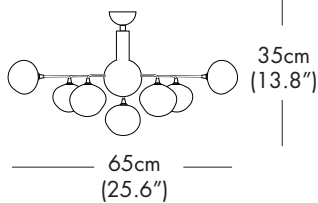

# METEOR™ LARGE

TYPE:

Ceiling

PROJECT NAME:

MODEL #	SHADE COLOR	FIXTURE HEIGHT	HALO	LED	VOLTAGE
					120V

SHADE OPTIONS

ST = STANDARD MULTICOLOR

MODEL - METEOR LARGE PL 9

LIGHT SOURCE OPTIONS

H = HALOGEN - 9 x 10W 12V G4  
or  
L = LED - 9 x 1.5W 12V 2700K WW  
100 Lumens each LED 30,000 hours

DIMMING NOTE:

HALOGEN VERSION - Dimmable with a Low-Voltage Electronic dimmer.  
LED VERSION - Dimmable with a leading edge or trailing edge TRIAC dimmer.