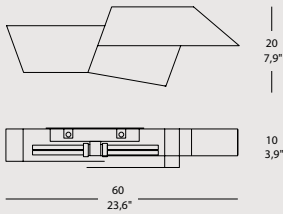

Frame: matt white metal.  
Diffuser: satin glass.

**EVO PA 60**  
2 x MAX 8W LED   
 IP 20  2 

SPECIFICATION SHEET