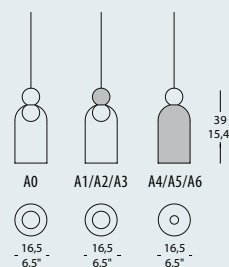

MEMORIA C2

4.6W 440 Lm 3000K Cri>80 500 mA LED

IP 20 3 EAC

SPECIFICATION SHEET