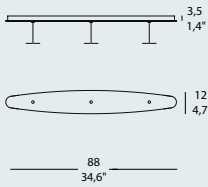

## CANOPIES

**MEMORIA R0-1**  
1-LIGHT CANOPY WITH DRIVER 120V

**MEMORIA R0-2**  
2-LIGHT CANOPY WITH DRIVER 120V

**MEMORIA R0-3**  
3-LIGHT CANOPY WITH DRIVER 120V

**MEMORIA R0-5**  
5-LIGHT CANOPY WITH DRIVER 120V