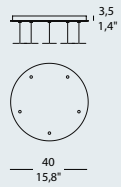

## CANOPIES

**MEMORIA R0-1**  
1-LIGHT CANOPY WITH DRIVER 120V

**MEMORIA R0-2**  
2-LIGHT CANOPY WITH DRIVER 120V

**MEMORIA R0-3**  
3-LIGHT CANOPY WITH DRIVER 120V

**MEMORIA R0-5**  
5-LIGHT CANOPY WITH DRIVER 120V