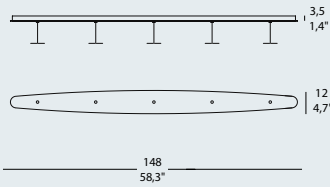

MEMORIA BI-5
5-LIGHT TRACK WITH DRIVER 120V

EXAMPLES OF COMPOSITION