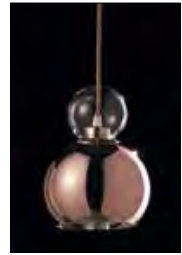

## memoria

• technical data

With a reference to Art Decò, revisited in a more modern and chic key, this collection of pendant lamps is the representation of International style and Italian preciousness. Available in single and multiple, as well as in circular and linear versions, Memoria can gain additional exclusivity playing with the volumes of its elements and the different shades of glass diffusers: transparent or metalized in gold, chrome and copper, combined with cables of the same color, coated with metal braid. The “trans-mirror” effect, obtained with the metalized diffusers, enhances the charm of the lamp creating sophisticated transparencies when the light is on. The version with the transparent diffuser, instead, contains within it a bright ball in blown glass, a witness of the attention to detail, that is a typical element of the brand. The entire collection uses LED sources.

## Glass Versions

S1-A0

S1-A1

S1-A2

S1-A3

S1-A4

S1-A5

S1-A6

S2-A0

S2-A1

S2-A2

S2-A3

S2-A4

S2-A5

S2-A6

C1-A0