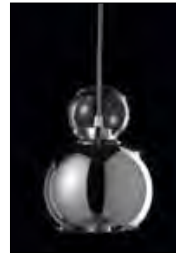

## memoria

• technical data

With a reference to Art Decò, revisited in a more modern and chic key, this collection of pendant lamps is the representation of International style and Italian preciousness. Available in single and multiple, as well as in circular and linear versions, Memoria can gain additional exclusivity playing with the volumes of its elements and the different shades of glass diffusers: transparent or metalized in gold, chrome and copper, combined with cables of the same color, coated with metal braid. The “trans-mirror” effect, obtained with the metalized diffusers, enhances the charm of the lamp creating sophisticated transparencies when the light is on. The version with the transparent diffuser, instead, contains within it a bright ball in blown glass, a witness of the attention to detail, that is a typical element of the brand. The entire collection uses LED sources.

S2-A0

S2-A1

S2-A2

S2-A3

S2-A4

S2-A5

S2-A6

C1-A0