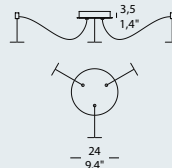

## CANOPIES

**MEMORIA R0-1**  
1-LIGHT CANOPY WITH DRIVER 120V

**MEMORIA R0-2**  
2-LIGHT CANOPY WITH DRIVER 120V

**MEMORIA R0-3**  
3-LIGHT CANOPY WITH DRIVER 120V

**MEMORIA R0-5**  
5-LIGHT CANOPY WITH DRIVER 120V