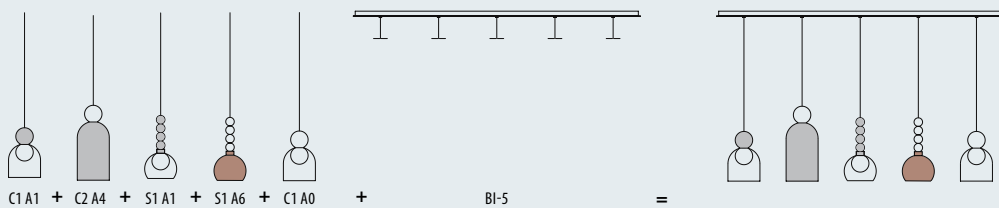

SPECIFICATION SHEET

SCANGIFT®

WWW.SCANGIFT.COM