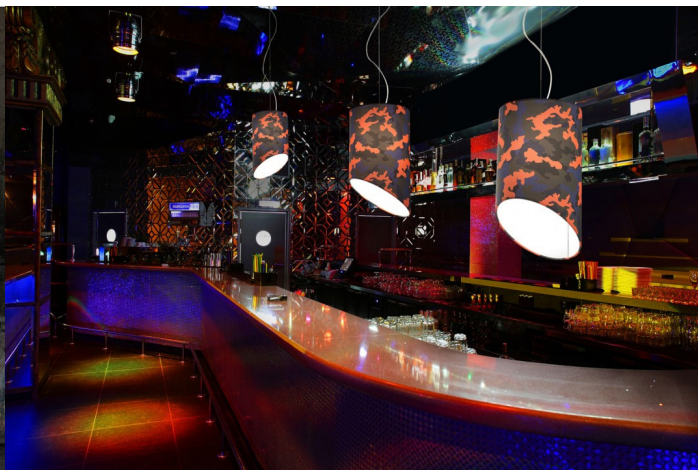

PANK™ CAMOUFLAGE TYPE:

SERIES

PROJECT NAME:

PANK CAMOUFLAGE

technical data

Inspired by the iconic battle dress uniforms, the Camouflage version of the Pank collection experiments with light the latest innovations of digital fabric printing.

The already versatile collection is enriched with new and deliberately provocative textures in line with the latest fashion trends, offering new ideas and inspirations for interior design but also for public spaces, according to your personality.

The digital printing versatility allows you to personalize and solve special needs, by the change of color to the inclusion of a logo, but first of all it solves the technical problem of the continuity of the drawing on the seam of the lampshade, which is not possible with the tissues on the market.