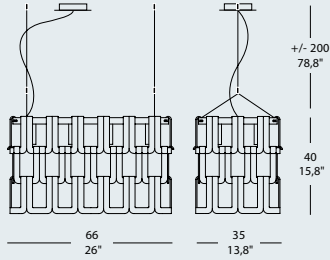

TESSUTI SO 60 MINI

8 x MAX 42W G9 alo.