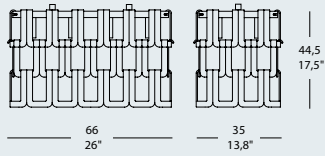

TESSUTI PL 60 MINI

8 x MAX 42W G9 alo.