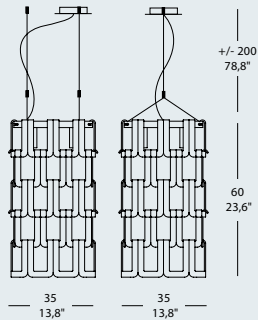

TESSUTI™

SERIES

TYPE:

PROJECT NAME:

TESSUTI SO 30 MAXI

4 x MAX 42W G9 alo. ENERGY SAVER

F IP 20 1 EAC