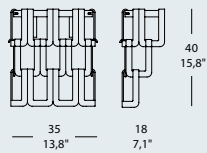

159 x 159 cm overall dimension with glasses
62,6" x 62,6"

120 x 120 cm
47,2" x 47,2" frame dimension

128 x 128 cm overall dimension with glasses
50,4" x 50,4"

120 x 90 cm
47,2" x 35,4" frame dimension

128 x 97 cm overall dimension with glasses
50,4" x 38,2"

240 x 30 cm - 94,5" x 11,8" frame dimension
251 x 35 cm - 98,8" x 13,8" overall dimension with glasses

210 x 30 cm - 82,7" x 11,8" frame dimension
220 x 35 cm - 86,6" x 13,8" overall dimension with glasses

180 x 30 cm - 70,9" x 11,8" frame dimension
189 x 35 cm - 74,4" x 13,8" overall dimension with glasses

150 x 30 cm - 59" x 11,8" frame dimension
159 x 35 cm - 62,6" x 13,8" overall dimension with glasses

4 x MAX 42W G9 alo.

TESSUTI PL 60 MINI

8 x MAX 42W G9 alo.

TESSUTI PL 90 MINI

12 x MAX 42W G9 alo.

TESSUTI PA 30 MINI

2 x MAX 42W G9 alo.

TESSUTI PA 60 MINI