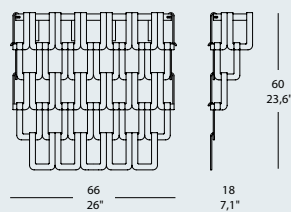

240 x 30 cm - 94,5" x 11,8" frame dimension
251 x 35 cm - 98,8" x 13,8" overall dimension with glasses

210 x 30 cm - 82,7" x 11,8" frame dimension
220 x 35 cm - 86,6" x 13,8" overall dimension with glasses

180 x 30 cm - 70,9" x 11,8" frame dimension
189 x 35 cm - 74,4" x 13,8" overall dimension with glasses

150 x 30 cm - 59" x 11,8" frame dimension
159 x 35 cm - 62,6" x 13,8" overall dimension with glasses

12 x MAX 42W G9 alo. ENERGY SAVER

F IP 20 1 EAC

TESSUTI PA 30 MAXI

2 x MAX 42W G9 alo. ENERGY SAVER

F IP 20 1 EAC

TESSUTI PA 60 MAXI

4 x MAX 42W G9 alo. ENERGY SAVER

F IP 20 1 EAC

SUSPENSION, CEILING

35 x 35 x h40 cm
13,8" x 13,8" x h15,8"

66 x 35 x h40 cm
26" x 13,8" x h15,8"

97 x 35 x h40 cm
38,2" x 13,8" x h15,8"

35 x 35 x h60 cm
13,8" x 13,8" x h23,6"

66 x 35 x h60 cm
26" x 13,8" x h23,6"