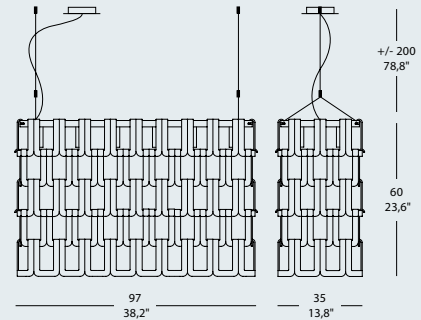

PROJECT NAME:

Standard measures

30 x 30 cm - 11,8" x 11,8"
35 x 35 cm - 13,8" x 13,8"

60 x 30 cm - 23,6" x 11,8"
66 x 35 cm - 26" x 13,8"

90 x 30 cm - 35,4" x 11,8"
97 x 35 cm - 38,2" x 13,8"

frame dimension
overall dimension with glasses

240 x 30 cm - 94,5" x 11,8" frame dimension
251 x 35 cm - 98,8" x 13,8" overall dimension with glasses

210 x 30 cm - 82,7" x 11,8" frame dimension
220 x 35 cm - 86,6" x 13,8" overall dimension with glasses

180 x 30 cm - 70,9" x 11,8" frame dimension
189 x 35 cm - 74,4" x 13,8" overall dimension with glasses

150 x 30 cm - 59" x 11,8" frame dimension
159 x 35 cm - 62,6" x 13,8" overall dimension with glasses

TESSUTI SO 30 MAXI

4 x MAX 42W G9 alo. ENERGY SAVER

F IP 20 1 EAC

TESSUTI SO 60 MAXI

8 x MAX 42W G9 alo. ENERGY SAVER

F IP 20 1 EAC

TESSUTI SO 90 MAXI

12 x MAX 42W G9 alo. ENERGY SAVER