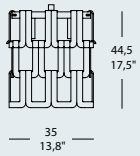

TESSUTI PL 30 MINI

4 x MAX 42W G9 alo.