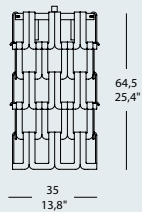

TESSUTI PL 30 MAXI

4 x MAX 42W G9 alo. ENERGY SAVER

F IP 20 1 EAC