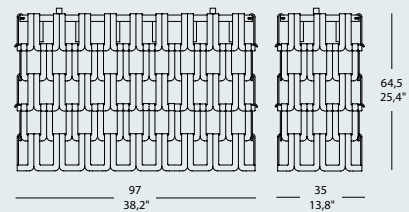

TESSUTI PL 90 MAXI

12 x MAX 42W G9 alo. ENERGY SAVER

F IP 20 1 EAC