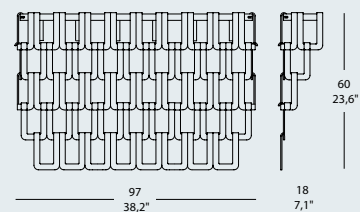

TESSUTI PA 90 MAXI

6 x MAX 42W G9 alo. ENERGY SAVER

F IP 20 1 EAC

SPECIFICATION SHEET