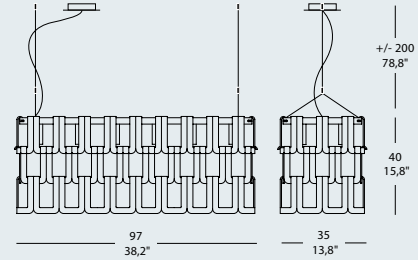

TESSUTI SO 90 MINI

12 x MAX 42W G9 alo.