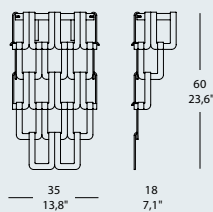

TESSUTI PA 30 MAXI

2 x MAX 42W G9 alo. ENERGY SAVER

F IP 20 1 EAC