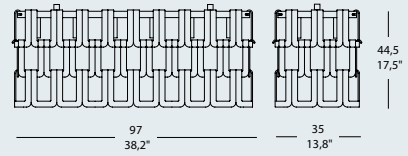

TESSUTI PL 90 MINI

12 x MAX 42W G9 alo.