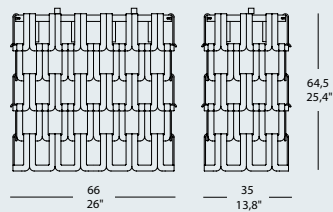

TESSUTI PL 60 MAXI

8 x MAX 42W G9 alo. ENERGY SAVER

F IP 20 1 EAC