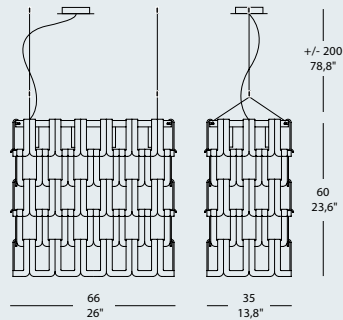

TESSUTI SO 60 MAXI

8 x MAX 42W G9 alo. ENERGY SAVER

F IP 20 1 EAC