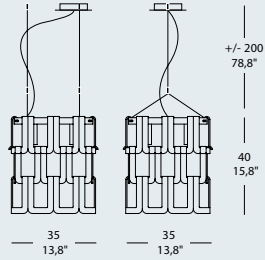

TESSUTI™

SERIES

TYPE:

PROJECT NAME:

TESSUTI SO 30 MINI

4 x MAX 42W G9 alo.