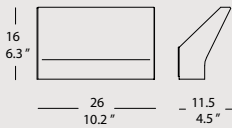

Frame: matt white metal.
Diffuser: opal methacrylate.

WING PA 260 E

1 x MAX 26W G24q3 fluo