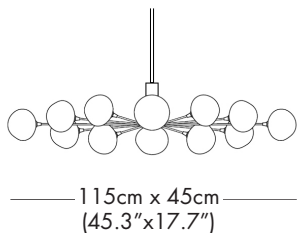

METEOR™ LARGE OVAL TYPE:

Suspension

PROJECT NAME: _____

_____ - _____ - _____ - _____ - _____ - 120V

MODEL # SHADE COLOR FIXTURE HEIGHT HALO LED VOLTAGE

SHADE OPTIONS

ST = STANDARD MULTICOLOR

SPECIFICATION SHEET

MODEL - METEOR LARGE OVAL HL 13

LIGHT SOURCE OPTIONS

H = HALOGEN - 13 x 10W 12V G4
 or
 L = LED - 13 x 1.5W 12V 2700K WW
 100 Lumens each LED 30,000 hours

FIXTURE HEIGHT OPTIONS (A)

32 = 32"
 44 = 44"
 56 = 56"
 CH = Custom height available. Please contact our office.
 NOTE 1: Suspension Rod is not field cuttable.
 NOTE 2: Height stated above may vary + - 1" - 4" due to the fixture arms can be adjusted slightly as the fixture is hand made and organic in shape.