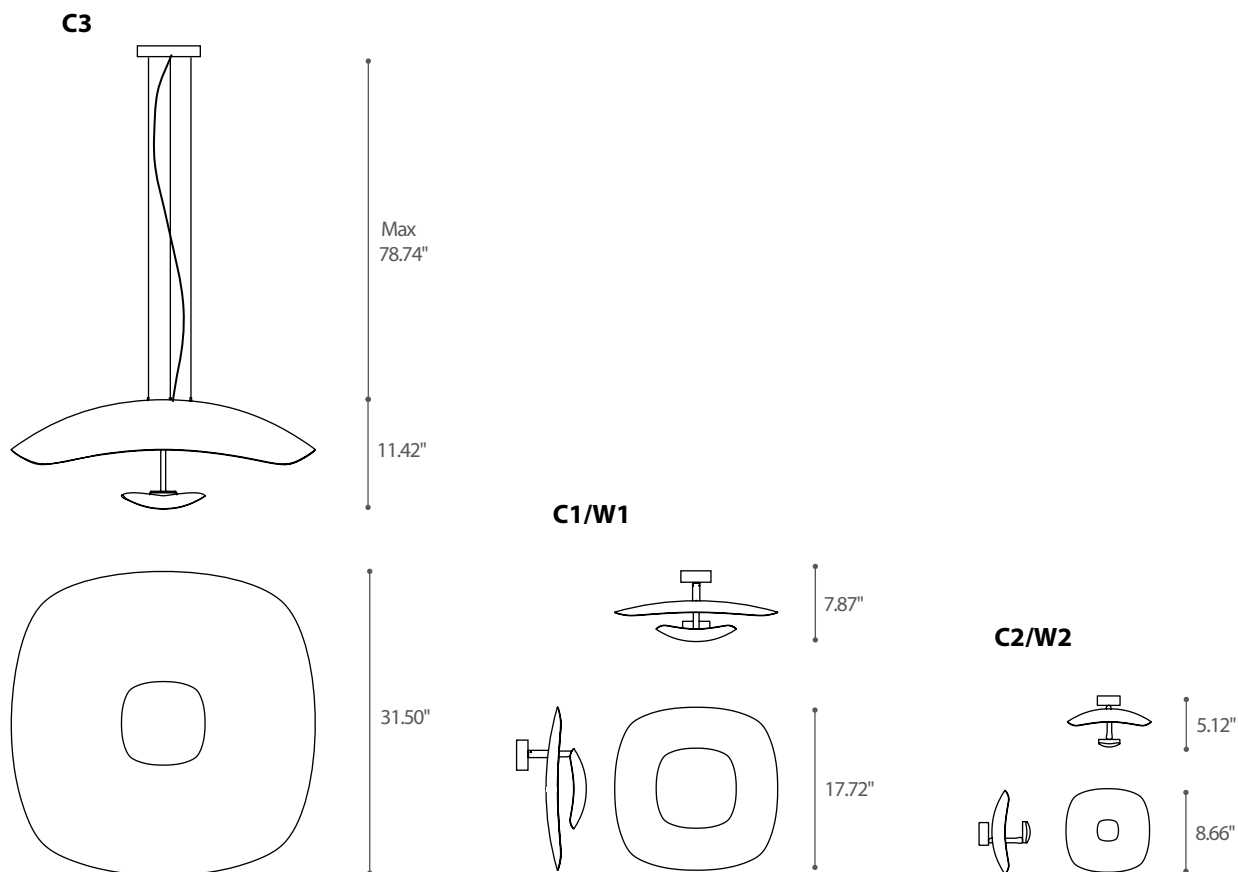

# PENOMBRA™

TYPE:

PROJECT NAME:

design Sebastiano Tosi 2014

Collection of suspension, wall and ceiling lamps reflected light, fix or adjustable.

**Materials:** metal

**Finishes:** white/white, bronze/copper leaf, white/gold leaf, black/gold leaf

**Light:** LED 120V 3000°K

**Direct light:** 17 W 120v 1350lm 3000°K

**Indirect light:** 4.5W 120v 450lm 3000°K

SPECIFICATION SHEET

<b>C3</b>	indirect: LED 4.5W 110/ 120V 450 Lm 3000°K
<b>W1</b>	LED 17W 110/120V 1350lm 3000°K
<b>W2</b>	LED 17W 110/120V 1350lm 3000°K