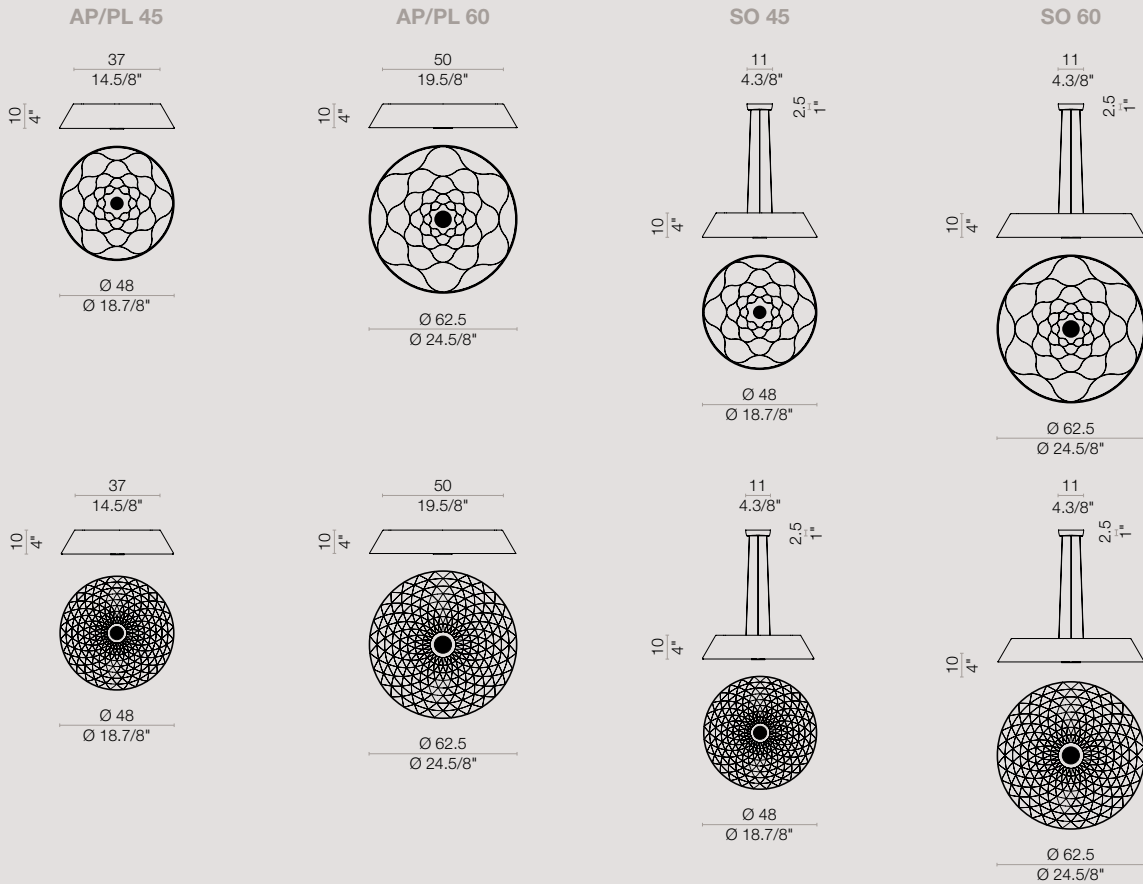

ON

OFF

SPECIFICATION SHEET

When the lighting fixture is off, the surface of the silkscreened glass diffuser looks like an even white surface, and you can see only the outlines of the decoration.

When on, the surface is alive with different color shades, due to the number of silkscreen layers. Along the outline of the decoration, the light is clearer because there is less color; instead towards the center, where there is more color, the intensity of light decreases.

SCANGIFT®

WWW.SCANGIFT.COM
Last updated: 3/05/21

DROP™

SUSPENSION/CEILING/WALL

TYPE:

PROJECT NAME:

DROP collection

design Brian Rasmussen

* 6 x E26 3.4W INCLUDED

symbols

photometric test DROP PL 60