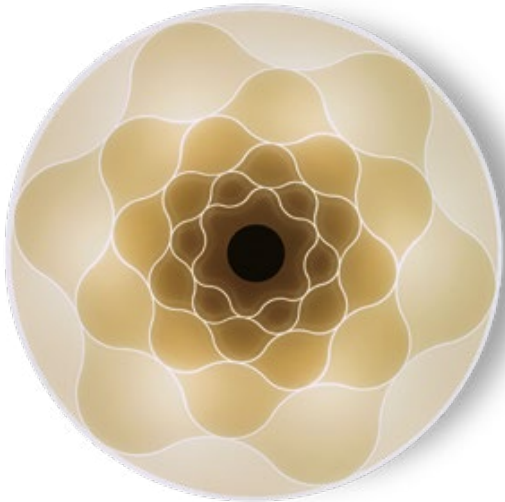

DROPTM

SUSPENSION/CEILING/WALL

TYPE:

PROJECT NAME:

Floral decoration

ON

OFF

Oriental decoration

ON

OFF

SPECIFICATION SHEET

When the lighting fixture is off, the surface of the silkscreened glass diffuser looks like an even white surface, and you can see only the outlines of the decoration.

When on, the surface is alive with different color shades, due to the number of silkscreen layers. Along the outline of the decoration, the light is clearer because there is less color; instead towards the center, where there is more color, the intensity of light decreases.

Flat panel glass front diffuser, with multi-layer silkscreened décor. Prismatic thermoformed PMMA side diffuser, detail in carved solid aluminium, chrome or polished gold.

material

glass and PMMA

light source