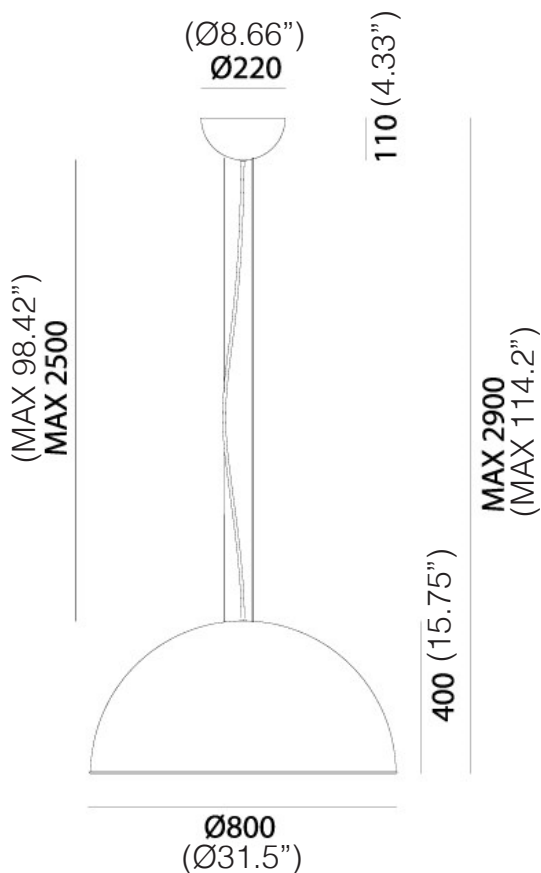

Type: PENDANT LIGHT

Environment: INDOOR

Material: IRON

Finishes (Exterior):
ANTIQUÉ IRON
(Brass finishes not available for this size)

Finishes (Inner Reflector):
ANTIQUÉ IRON
COPPER LEAF
SILVER LEAF
GOLD LEAF

Lighting Source:
1x MAX 60W E26
or
1x 15W Retrofit LED E26

Voltage: 120V

IP PROTECTION: IP20

WEIGHT: 18Kg

E26 bulb not included

SCANGIFT®

WWW.SCANGIFT.COM