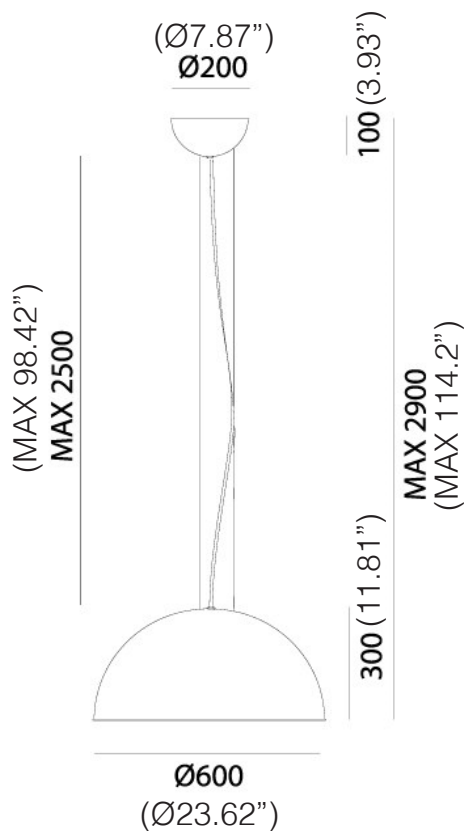

Type: PENDANT LIGHT

Environment: INDOOR

Material: IRON/BRASS

Finishes (Exterior):

ANTIQUÉ IRON
ANTIQUÉ BRASS

Finishes (Inner Reflector):

ANTIQUÉ IRON
ANTIQUÉ BRASS
COPPER LEAF
SILVER LEAF
GOLD LEAF

Lighting Source:

1x MAX 60W E26
or
1x 15W Retrofit LED E26

Voltage: 120V

IP PROTECTION: IP20

WEIGHT: 9Kg

E26 bulb not included

SCANGIFT®

WWW.SCANGIFT.COM