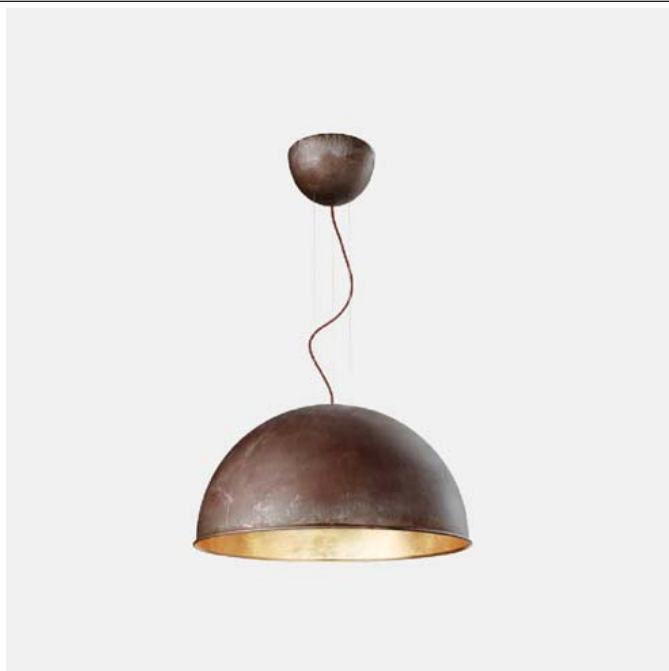

GALILEO™

S78251.02 SUSPENSION

TYPE:

PROJECT NAME:

The firm graphic line and the perfect half sphere characterize this collection of lamps, designed as a tribute to the astronomical revolution. The contrast between the outer look made of brass or iron and the interior one done with gold, silver or copper foil, ascribes this product an aesthetic value of great visual effect.

SPECIFICATION SHEET

Type: PENDANT LIGHT

Environment: INDOOR

Material: IRON/BRASS

Finishes (Exterior):

ANTIQUÉ IRON
ANTIQUÉ BRASS

Finishes (Inner Reflector):

ANTIQUÉ IRON
ANTIQUÉ BRASS
COPPER LEAF
SILVER LEAF
GOLD LEAF

GALILEO™

S78251.04 SUSPENSION

TYPE:

PROJECT NAME:

The firm graphic line and the perfect half sphere characterize this collection of lamps, designed as a tribute to the astronomical revolution. The contrast between the outer look made of brass or iron and the interior one done with gold, silver or copper foil, ascribes this product an aesthetic value of great visual effect.

GALILEO™

S78251.06 SUSPENSION

TYPE:

PROJECT NAME:

The firm graphic line and the perfect half sphere characterize this collection of lamps, designed as a tribute to the astronomical revolution. The contrast between the outer look made of brass or iron and the interior one done with gold, silver or copper foil, ascribes this product an aesthetic value of great visual effect.