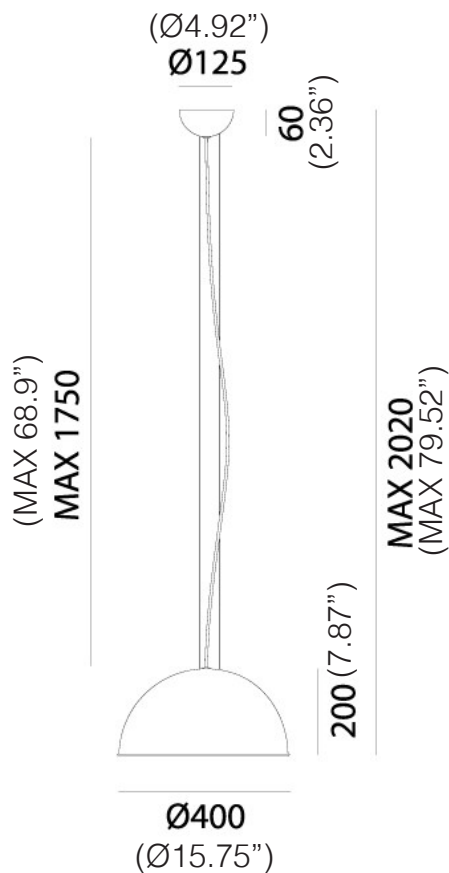

GALILEO™

S78251.02 SUSPENSION

TYPE:

PROJECT NAME:

The firm graphic line and the perfect half sphere characterize this collection of lamps, designed as a tribute to the astronomical revolution. The contrast between the outer look made of brass or iron and the interior one done with gold, silver or copper foil, ascribes this product an aesthetic value of great visual effect.

SPECIFICATION SHEET

Type: PENDANT LIGHT

Environment: INDOOR

Material: IRON/BRASS

Finishes (Exterior):

ANTIQUÉ IRON
ANTIQUÉ BRASS

Finishes (Inner Reflector):

ANTIQUÉ IRON
ANTIQUÉ BRASS
COPPER LEAF
SILVER LEAF
GOLD LEAF

Lighting Source:

1x MAX 60W E26
or
1x 15W Retrofit LED E26

Voltage: 120V

IP PROTECTION: IP20

WEIGHT: 4Kg

E26 bulb not included

SCANGIFT®

WWW.SCANGIFT.COM

Lighting Source:

1x MAX 60W E26
or
1x 15W Retrofit LED E26

Voltage: 120V

IP PROTECTION: IP20

WEIGHT: 9Kg

E26 bulb not included

SCANGIFT®

WWW.SCANGIFT.COM