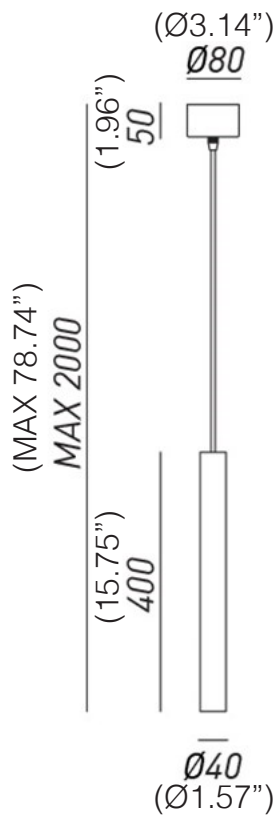

GIRASOLI™

S78208.31 SUSPENSION

TYPE:

PROJECT NAME:

Minimalist design inspired by simple geometric shapes for a collection of cylindrical, rigorous and primordial shapes. Made of brass or iron, these glamorous lamps have clean and simple lines that highlight the purity of the material, an absolute protagonist of the Girasoli series

Voltage: 120V

IP PROTECTION: IP20

WEIGHT: 1.5Kg

Light bulb not included

SPECIFICATION SHEET

SCANGIFT®

WWW.SCANGIFT.COM

GIRASOLI™