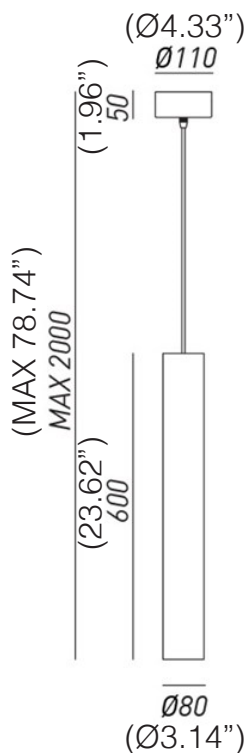

GIRASOLI™

S78208.34 SUSPENSION

TYPE:

PROJECT NAME:

Minimalist design inspired by simple geometric shapes for a collection of cylindrical, rigorous and primordial shapes. Made of brass or iron, these glamorous lamps have clean and simple lines that highlight the purity of the material, an absolute protagonist of the Girasoli series

Type: PENDANT LIGHT

Environment: INDOOR

Material: IRON

Finishing / Color:

ANTIQUÉ IRON (Code FF)

ANTIQUÉ BRASS (Code OO)

NATURAL BRASS (Code NN)

Lighting Source: 1XMAX 60W E26|

or 1x 15W Retrofit LED E26

Voltage: 120V

IP PROTECTION: IP20

WEIGHT: 3Kg

Light bulb not included

Intertek

SPECIFICATION SHEET

SCANGIFT®

WWW.SCANGIFT.COM