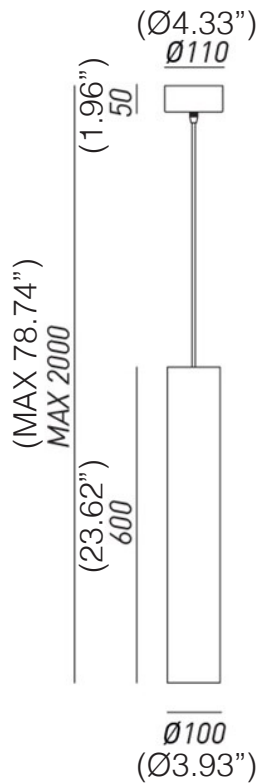

Voltage: 120V

IP PROTECTION: IP20

WEIGHT: 1.5Kg

Light bulb not included

SPECIFICATION SHEET

SCANGIFT®

WWW.SCANGIFT.COM

GIRASOLI™

WWW.SCANGIFT.COM

GIRASOLI™

S78208.35 SUSPENSION

TYPE:

PROJECT NAME:

Minimalist design inspired by simple geometric shapes for a collection of cylindrical, rigorous and primordial shapes. Made of brass or iron, these glamorous lamps have clean and simple lines that highlight the purity of the material, an absolute protagonist of the Girasoli series