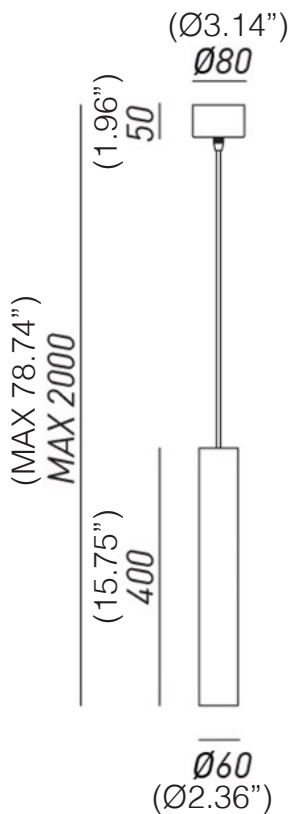

GIRASOLI™

S78208.33 SUSPENSION

TYPE:

PROJECT NAME:

Minimalist design inspired by simple geometric shapes for a collection of cylindrical, rigorous and primordial shapes. Made of brass or iron, these glamorous lamps have clean and simple lines that highlight the purity of the material, an absolute protagonist of the Girasoli series

Type: PENDANT LIGHT

Environment: INDOOR

Material: BRASS

Finishing / Color:

ANTIQUÉ IRON (Code FF)

ANTIQUÉ BRASS (Code OO)

NATURAL BRASS (Code NN)

Lighting Source: 1XMAX 50W GU10

Voltage: 120V

IP PROTECTION: IP20

WEIGHT: 2Kg

Light bulb not included

SPECIFICATION SHEET

SCANGIFT®

WWW.SCANGIFT.COM