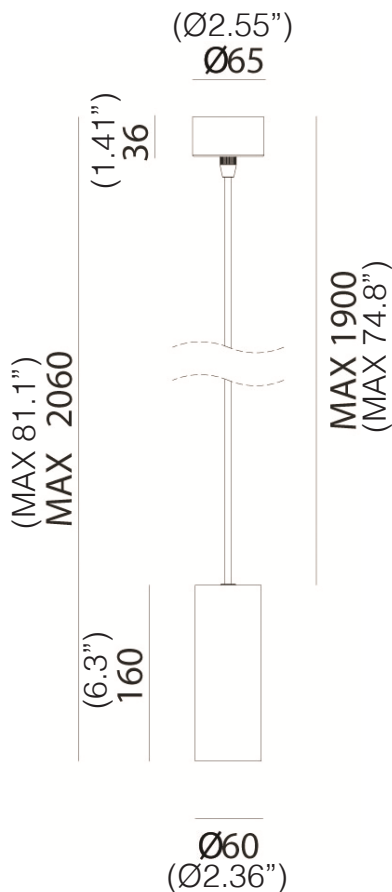

WWW.SCANGIFT.COM

GIRASOLI™

S78208.35 SUSPENSION

TYPE:

PROJECT NAME:

Minimalist design inspired by simple geometric shapes for a collection of cylindrical, rigorous and primordial shapes. Made of brass or iron, these glamorous lamps have clean and simple lines that highlight the purity of the material, an absolute protagonist of the Girasoli series

GIRASOLI™

S78214.20 SUSPENSION

TYPE:

PROJECT NAME:

Minimalist design inspired by simple geometric shapes for a collection of cylindrical, rigorous and primordial shapes. Made of brass or iron, these glamorous lamps have clean and simple lines that highlight the purity of the material, an absolute protagonist of the Girasoli series

or 1x 15W Retrofit LED E26

Voltage: 120V

IP PROTECTION: IP20

WEIGHT: 1Kg

Light* bulb not included

E26 bulb not included.
Shape and dimensions vary.
Bulb shown here for example only.

SPECIFICATION SHEET

SCANGIFT®

WWW.SCANGIFT.COM

GIRASOLI™

S78214.21 SUSPENSION

TYPE:

PROJECT NAME:

Minimalist design inspired by simple geometric shapes for a collection of cylindrical, rigorous and primordial shapes. Made of brass or iron, these glamorous lamps have clean and simple lines that highlight the purity of the material, an absolute protagonist of the Girasoli series