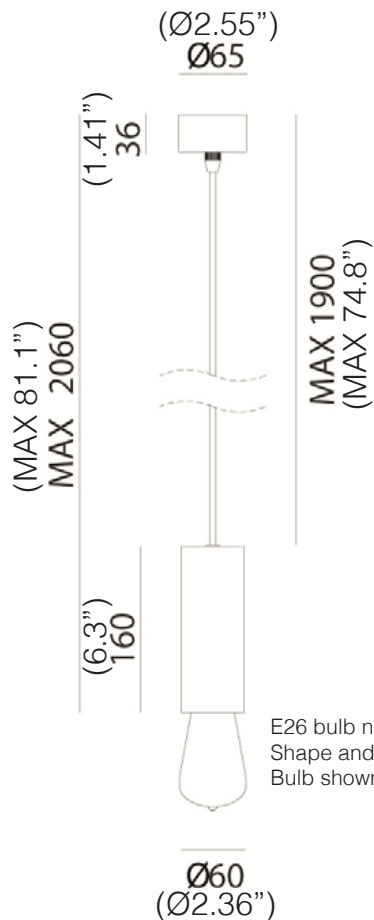

WWW.SCANGIFT.COM

GIRASOLI™

S78208.35 SUSPENSION

TYPE:

PROJECT NAME:

Minimalist design inspired by simple geometric shapes for a collection of cylindrical, rigorous and primordial shapes. Made of brass or iron, these glamorous lamps have clean and simple lines that highlight the purity of the material, an absolute protagonist of the Girasoli series

or 1x 15W Retrofit LED E26

Voltage: 120V

IP PROTECTION: IP20

WEIGHT: 4Kg

Light bulb not included

SPECIFICATION SHEET

SCANGIFT®

WWW.SCANGIFT.COM

GIRASOLI™

S78214.20 SUSPENSION

TYPE:

PROJECT NAME:

Minimalist design inspired by simple geometric shapes for a collection of cylindrical, rigorous and primordial shapes. Made of brass or iron, these glamorous lamps have clean and simple lines that highlight the purity of the material, an absolute protagonist of the Girasoli series

or 1x 15W Retrofit LED E26

Voltage: 120V

IP PROTECTION: IP20

WEIGHT: 1Kg

Light* bulb not included

E26 bulb not included.
Shape and dimensions vary.
Bulb shown here for example only.

SPECIFICATION SHEET

SCANGIFT®