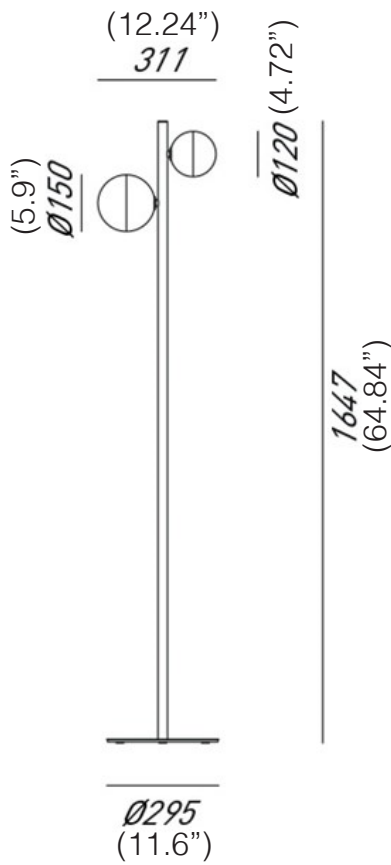

MOLECOLA™

S78275.11 FLOOR LAMP

TYPE:

PROJECT NAME:

The Molecola collection of indoor lamps comprises a suspension lamp, floor lamp, ceiling lamp, wall lamp and table lamp. They are available in natural brass (code ONT) or antique-effect brass (code OOT) with transparent and frosted or smoked glass spheres.

Type: FLOOR LIGHT

Environment: INDOOR

Material: BRASS

Finishing / Color:
NATURAL BRASS (Code ONT)
ANTIQUÉ-EFFECT BRASS (Code OOT)

Lighting Source: 2X 5W LED G9

Voltage: 120V

IP PROTECTION: IP20

WEIGHT: 1.5Kg