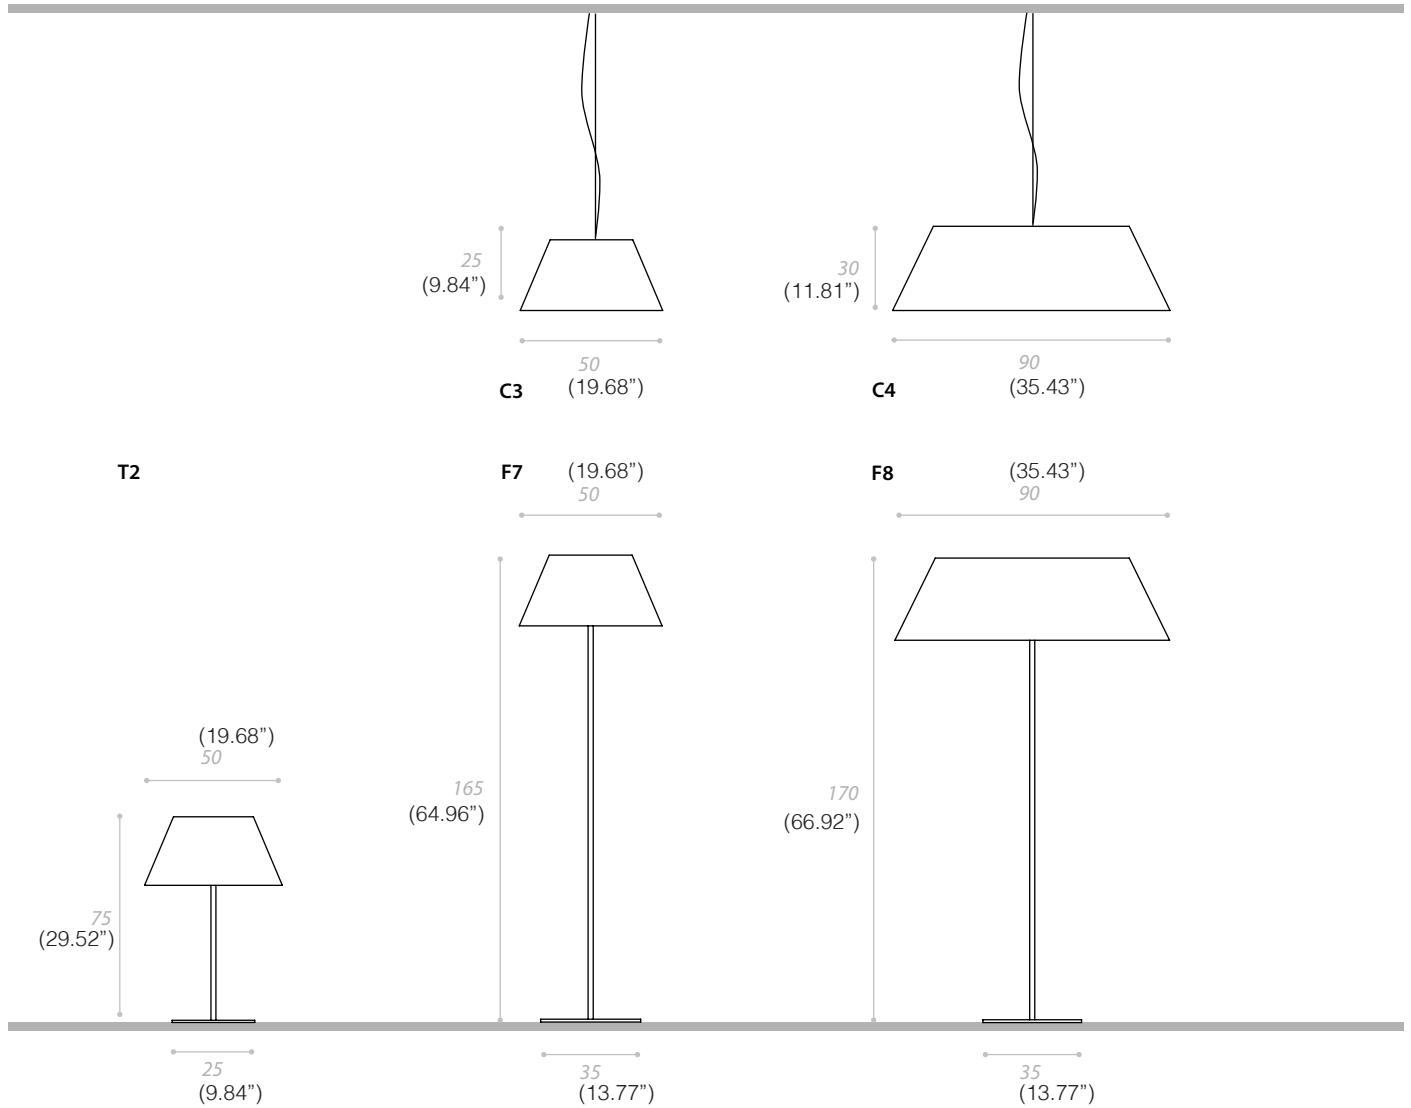

RICAMI™

SUSPENSION/FLOOR/TABLE

TYPE:

PROJECT NAME:

RICAMI OUTDOOR

MATERIAL: fiberglass

WHITE

BRONZE

SPECIFICATION SHEET

C3
C4
F7
F8
T2

LED E26 20W 2500lm

C1/C2F1/F2/T1