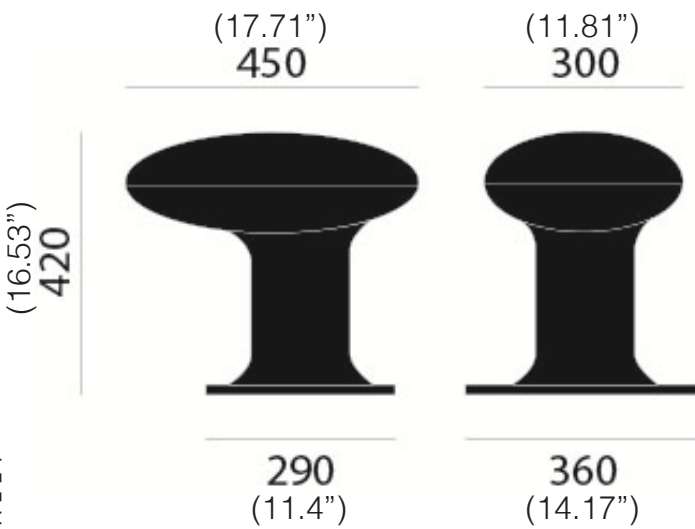

WEIGHT: 52Kg

SPECIFICATION SHEET

SCANGIFT®