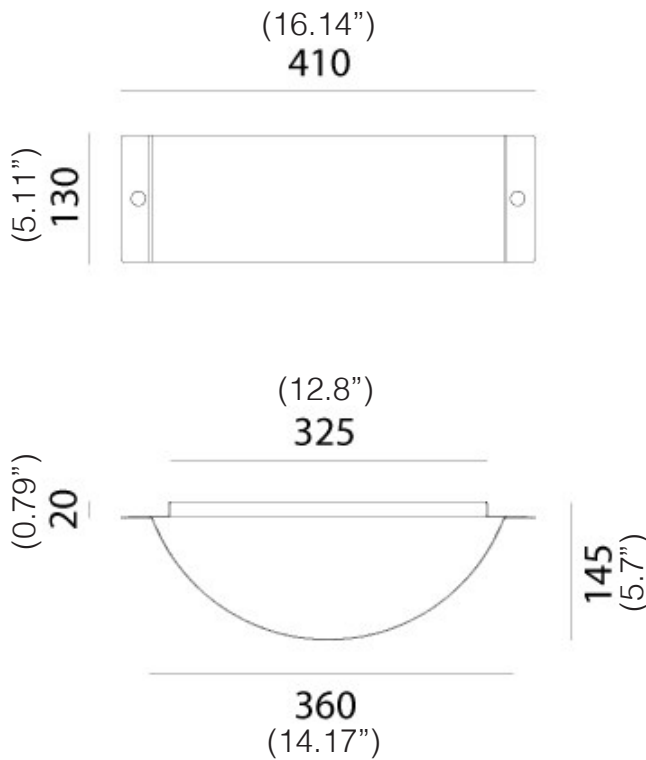

Type: WALL LIGHT

Environment: OUTDOOR

Material: COPPER/IRON

Finishing / Color:
ANTIQUÉ COPPER
ANTIQUÉ IRON

Lighting Source:
2xMax 30W E26
or
Integrated LED 13W 3000K

Voltage: 120V

IP PROTECTION: IP54

WEIGHT: 2Kg

E26 bulb not included

SPECIFICATION SHEET

SCANGIFT®