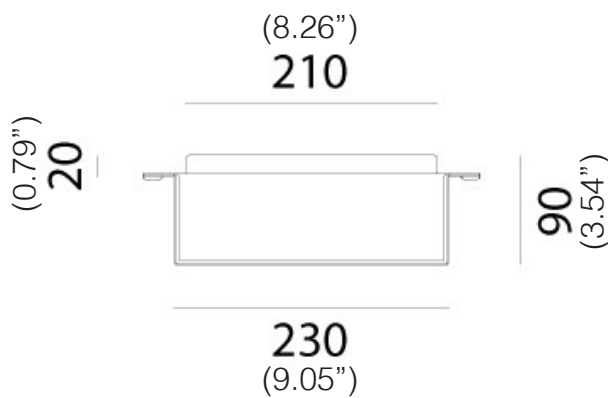

Type: WALL LIGHT

Environment: OUTDOOR

Material: COPPER/IRON

Finishing / Color:
ANTIQUÉ COPPER
ANTIQUÉ IRON

Lighting Source:
1xMax 46W E26
or
Integrated LED 8.5W 3000K

Voltage: 120V

IP PROTECTION: IP54

WEIGHT: 4Kg

E26 bulb not included

SPECIFICATION SHEET

SCANGIFT®