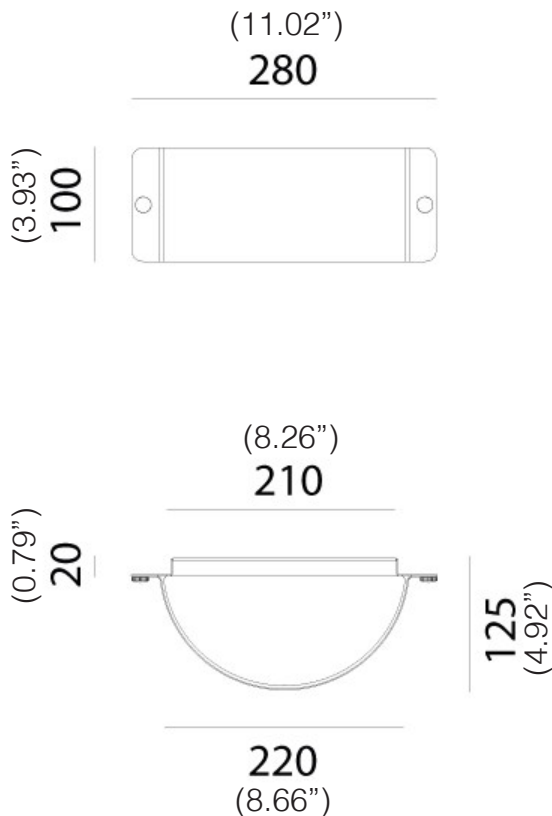

**Type:** WALL LIGHT

**Environment:** OUTDOOR

**Material:** COPPER/IRON

**Finishing / Color:**  
ANTIQUÉ COPPER  
ANTIQUÉ IRON

**Lighting Source:**  
1xMax 46W E26  
or  
Integrated LED 8.5W 3000K

**Voltage:** 120V

**IP PROTECTION:** IP54

**WEIGHT:** 2Kg

E26 bulb not included

SPECIFICATION SHEET

SCANGIFT®