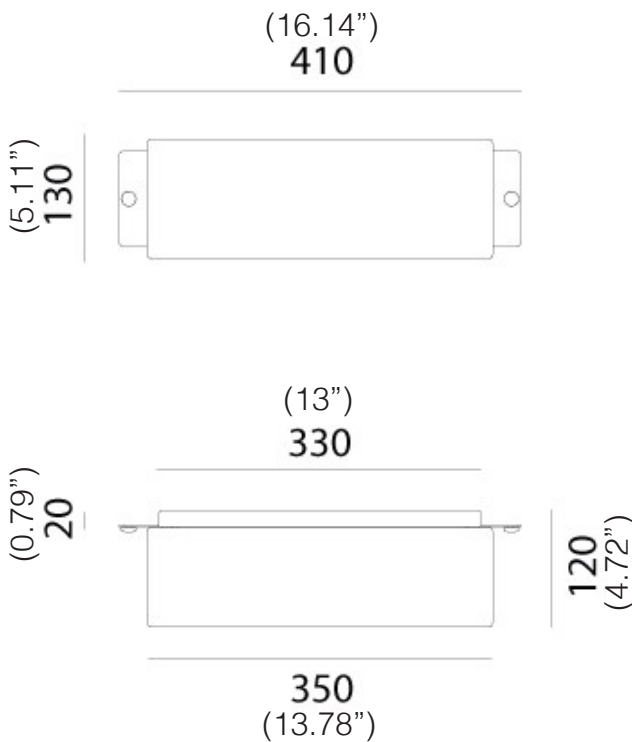

Type: WALL LIGHT

Environment: OUTDOOR

Material: COPPER/IRON

Finishing / Color:
ANTIQUÉ COPPER
ANTIQUÉ IRON

Lighting Source:
2xMax 30W E26
or
Integrated LED 13W 3000K

Voltage: 120V

IP PROTECTION: IP54

WEIGHT: 4Kg

E26 bulb not included

SCANGIFT®