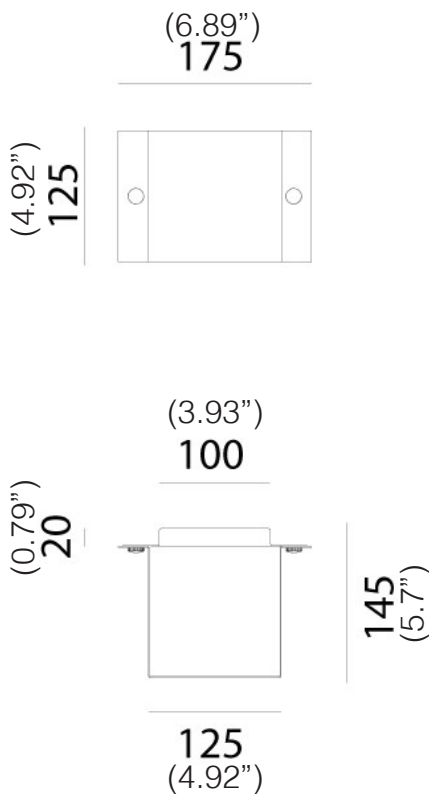

Type: WALL LIGHT

Environment: OUTDOOR

Material: COPPER/IRON

Finishing / Color:
ANTIQUÉ COPPER
ANTIQUÉ IRON

Lighting Source:
1xMax 33W G9
or
Integrated LED 7.5W 3000K

Voltage: 120V

IP PROTECTION: IP54

WEIGHT: 2Kg

E26 bulb not included

SPECIFICATION SHEET

SCANGIFT®