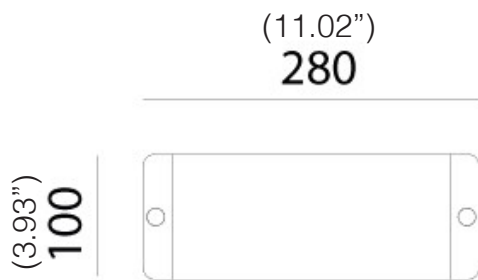

Type: WALL LIGHT

Environment: OUTDOOR

Material: COPPER/IRON

Finishing / Color:
ANTIQUÉ COPPER
ANTIQUÉ IRON

Lighting Source:
1xMax 46W E26
or
Integrated LED 8.5W 3000K

Voltage: 120V

IP PROTECTION: IP54

WEIGHT: 4Kg

E26 bulb not included

SPECIFICATION SHEET

SCANGIFT®