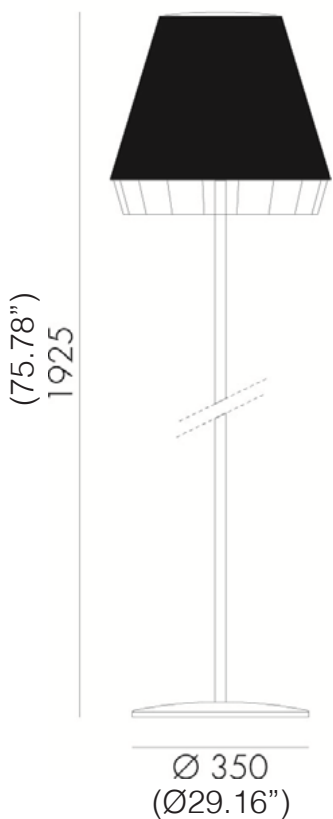

DRESS™

S78D1A1/D1 FLOOR LAMP

TYPE:

PROJECT NAME:

The Dress collection is designed for outdoor or indoor spaces. The inoxidizable metal frame and the removable and washable fabric make this collection particularly suitable for outdoor use. Dress is available in three versions free-standing, suspension and floor lamp and in four colour combinations

(Ø19.68")
Ø 500

Type: FLOOR LIGHT

Environment: OUTDOOR

Material: PAINTED ALUMINUM - WATERPROOF FABRIC

Finishing / Color:

White structure with Brown fabric shade (D1A1)
Yellow structure with Grey fabric shade (D1C1)

Lighting Source:

Integrated LED 20W 3000K 1800LM CRI >80

Voltage: 120V

IP PROTECTION: IP55

WEIGHT: 20Kg

SPECIFICATION SHEET

SCANGIFT®

WWW.SCANGIFT.COM
Last updated: 4/06/21