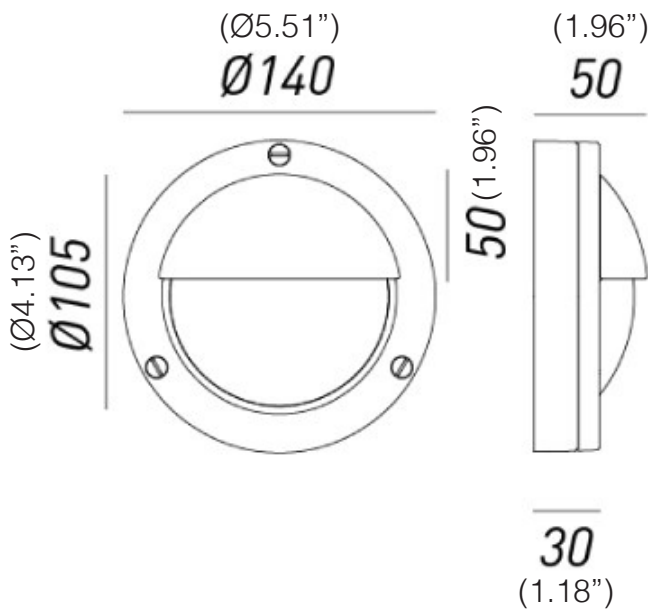

**Type:** WALL LIGHT

**Environment:** OUTDOOR

**Material:** BRASS

**Finishing / Color:**  
ANTIQUÉ BRASS

**Lighting Source:**  
LED 7W 3000K

**Voltage:** 120V

**IP PROTECTION:** IP55

**WEIGHT:** 1Kg