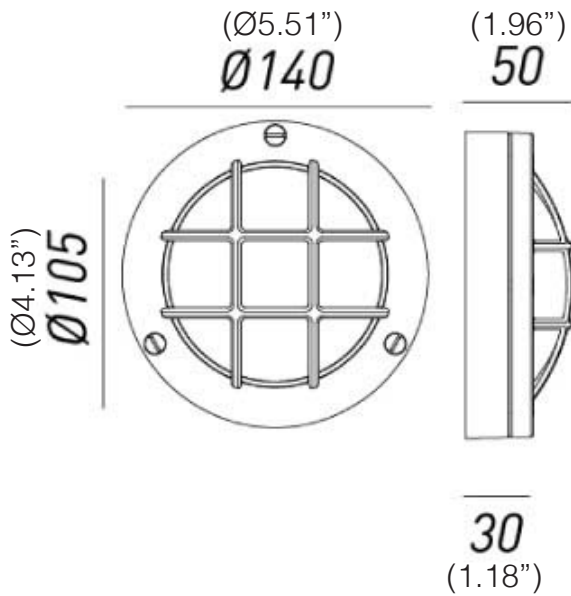

Type: WALL LIGHT

Environment: OUTDOOR

Material: BRASS

Finishing / Color:
ANTIQUÉ BRASS

Lighting Source:
LED 7W 3000K

Voltage: 120V

IP PROTECTION: IP55

WEIGHT: 1Kg

SPECIFICATION SHEET

SCANGIFT®

WWW.SCANGIFT.COM
Last updated: 4/01/21