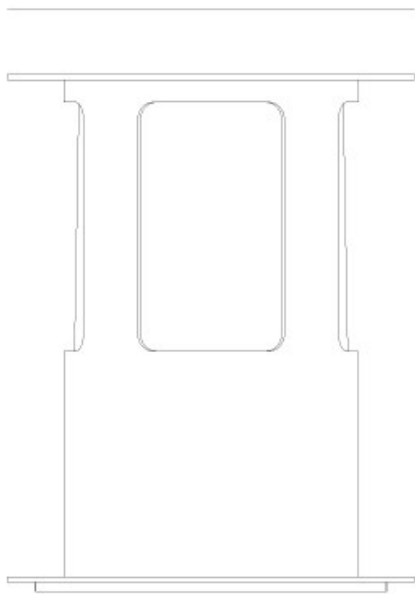

280
(11.02")

Type: FLOOR LIGHT

Environment: OUTDOOR

Material: IRON

Finishing / Color:
ANTIQUÉ IRON

Lighting Source:
1XMAX 57W E26
or
Integrated LED 8.7W 3000K

Voltage: 120V

IP PROTECTION: IP65

WEIGHT: 6Kg

E26 bulb not included

SPECIFICATION SHEET

SCANGIFT®