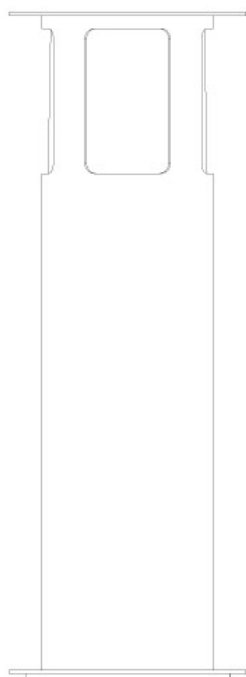

(Ø8.66")
Ø220

280
(11.02")

Type: FLOOR LIGHT

Environment: OUTDOOR

Material: IRON

Finishing / Color:
ANTIQUÉ IRON

Lighting Source:
1XMAX 57W E26
or
Integrated LED 8.7W 3000K

Voltage: 120V

IP PROTECTION: IP65

WEIGHT: 6Kg

E26 bulb not included

SPECIFICATION SHEET

SCANGIFT®

PORTO™

S78258.02 GROUND LIGHT/BOLLARD

TYPE:

(Ø8.66")
Ø220

620
(24.4")

Type: FLOOR LIGHT

Environment: OUTDOOR

Material: IRON

Finishing / Color:
ANTIQUÉ IRON

Lighting Source:
1XMAX 57W E26
or
Integrated LED 8.7W 3000K

Voltage: 120V

(Ø6.3")
Ø160

280
(11.02")

Type: FLOOR LIGHT

Environment: OUTDOOR

Material: IRON

Finishing / Color:
ANTIQUÉ IRON

Lighting Source:
1XMAX 57W E26
or
Integrated LED 8.7W 3000K

Voltage: 120V