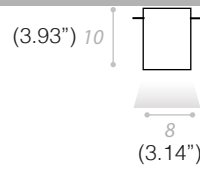

CU-BOX™ INDOOR

CEILING/WALL

TYPE:

PROJECT NAME:

SPECIFICATION SHEET

C1

W1

C1 LED GU10 120V
W1 LED GU10 120V

MATERIAL: aluminum

BLACK

WHITE

BRONZE