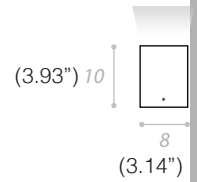

CU-BOX™ INDOOR

CEILING/WALL

TYPE:

PROJECT NAME:

SPECIFICATION SHEET

C1

W1

C1 LED GU10 120V
W1 LED GU10 120V