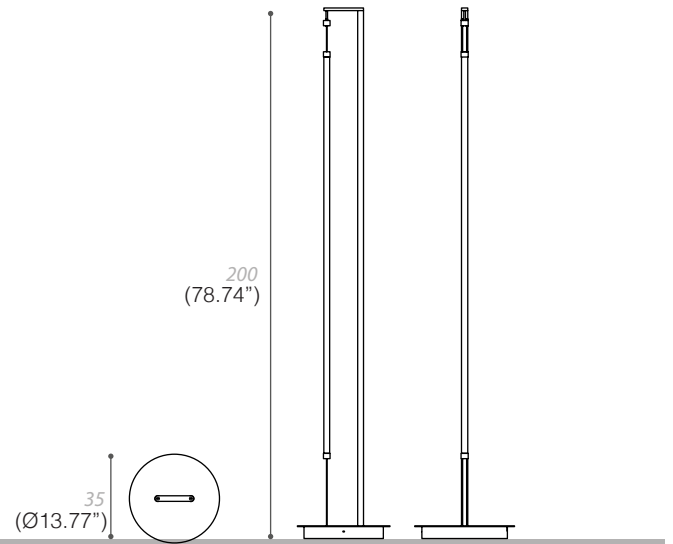

ROBINHOOD™

FLOOR LAMP

TYPE:

PROJECT NAME:

SPECIFICATION SHEET

F1

F1 LED 24V 60W 3300lm 2700°K / 3000°K / 4000°K Dimmer included

MATERIAL: metal and silicone