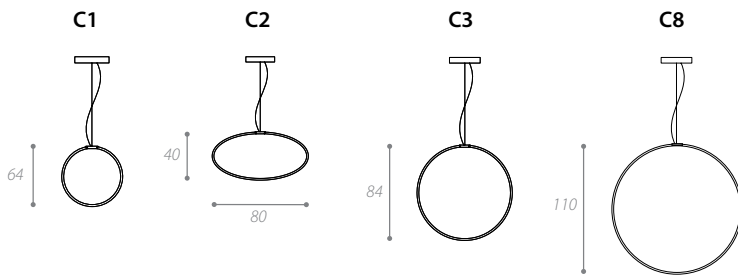

For horizontal applications