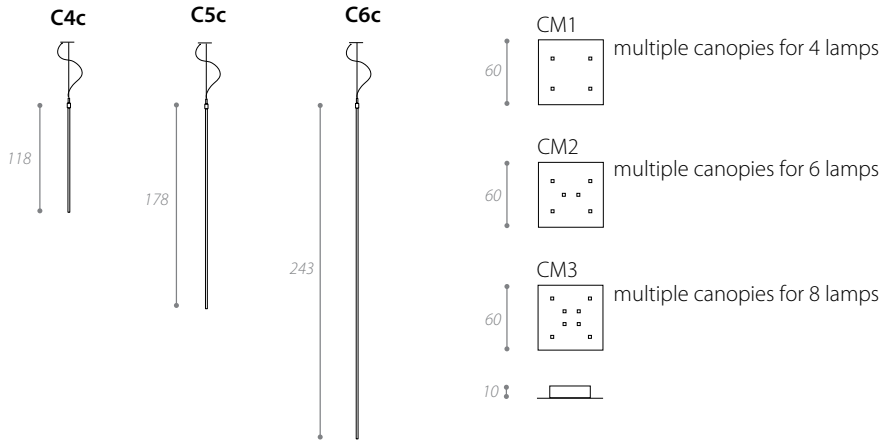

Luminart®

WWW.LUMINARTLIGHTING.COM

ARCHETTO™ SHAPED

SUSPENSION/FLOOR LAMP

TYPE:

PROJECT NAME:

Modular suspension lamps on multiple canopies

SPECIFICATION SHEET