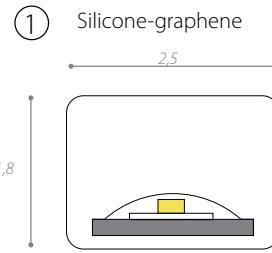

ARCHETTO™ SHAPED

SUSPENSION/FLOOR LAMP

TYPE:

PROJECT NAME:

Light's direction

Stiff aluminum bar and LED strip integrated