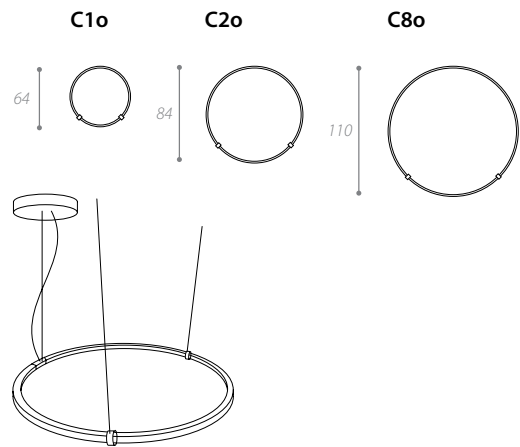

PROJECT NAME:

Light's direction

Stiff aluminum bar and LED strip integrated

For horizontal applications

SPECIFICATION SHEET

C1 3k white	50W-1800Lm	24v	Driver included on/off	C1o 3k white	50W-1800Lm	24v	Driver included on/off
C1 3k white/Dim.	50W-1800Lm	24v	Driver included/wireless dimmer	C1o 3k white/Dim.	50W-1800Lm	24v	Driver included/wireless dimmer
C1 4k white	50W-1800Lm	24v	Driver included on/off	C1o 4k white	50W-1800Lm	24v	Driver included on/off
C1 4k white/Dim.	50W-1800Lm	24v	Driver included/wireless dimmer	C1o 4k white/Dim.	50W-1800Lm	24v	Driver included/wireless dimmer
C1 RGB	35W	24v	Driver + controller included	C1o RGB	35W	24v	Driver + controller included
C2 3k white	50W-1800Lm	24v	Driver included on/off	C3o 3k white	70W-2470Lm	24v	Driver included on/off
C2 3k white/Dim.	50W-1800Lm	24v	Driver included/wireless dimmer	C3o 3k white/Dim.	70W-2470Lm	24v	Driver included/wireless dimmer
C2 4k white	50W-1800Lm	24v	Driver included on/off	C3o 4k white	70W-2470Lm	24v	Driver included on/off
C2 4k white/Dim.	50W-1800Lm	24v	Driver included/wireless dimmer	C3o 4k white/Dim.	70W-2470Lm	24v	Driver included/wireless dimmer
C2 RGB	35W	24v	Driver + controller included	C3o RGB	48W	24v	Driver + controller included
C3 3k white	70W-2470Lm	24v	Driver included on/off	C8o 3k white	70W-2470Lm	24v	Driver included on/off
C3 3k white/Dim.	70W-2470Lm	24v	Driver included/wireless dimmer	C8o 3k white/Dim.	70W-2470Lm	24v	Driver included/wireless dimmer
C3 4k white	70W-2470Lm	24v	Driver included on/off	C8o 4k white	70W-2470Lm	24v	Driver included on/off
C3 4k white/Dim.	70W-2470Lm	24v	Driver included/wireless dimmer	C8o 4k white/Dim.	70W-2470Lm	24v	Driver included/wireless dimmer
C3 RGB	48W	24v	Driver + controller included	C8o RGB	48W	24v	Driver + controller included
C8 3k white	50W-1800Lm	24v	Driver included on/off				
C8 3k white/Dim.	50W-1800Lm	24v	Driver included/wireless dimmer				
C8 4k white	50W-1800Lm	24v	Driver included on/off				
C8 4k white/Dim.	50W-1800Lm	24v	Driver included/wireless dimmer				
C8 RGB	35W	24v	Driver + controller included				