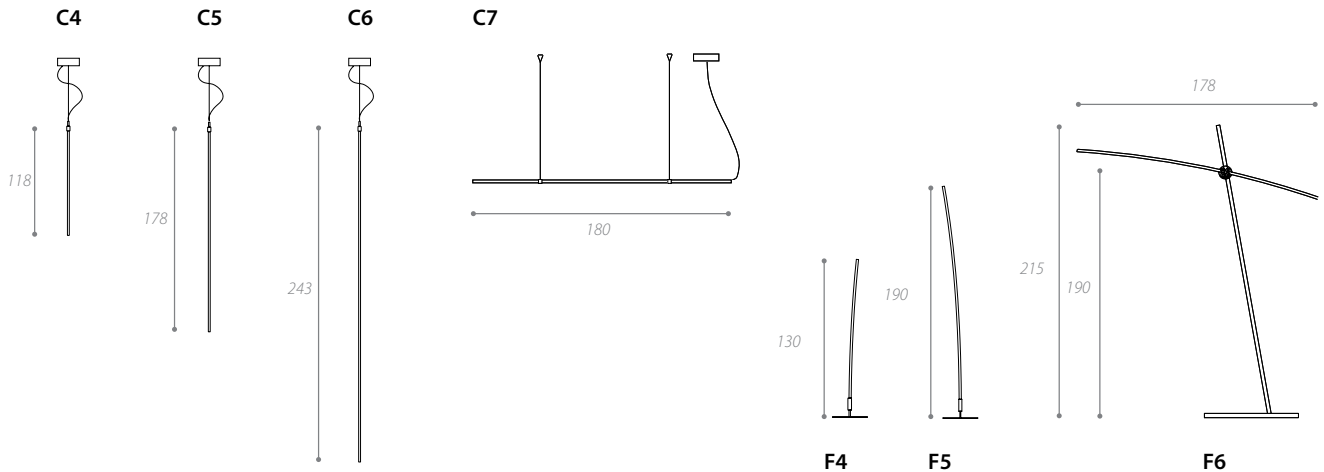

Luminart®

WWW.LUMINARTLIGHTING.COM

ARCHETTO™ SHAPED

SUSPENSION/FLOOR LAMP

TYPE:

PROJECT NAME:

Modular suspension lamps on multiple canopies

SPECIFICATION SHEET