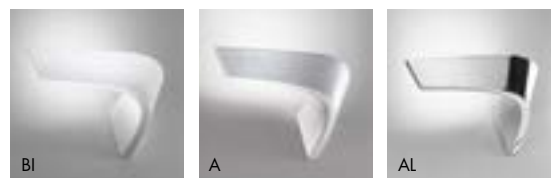

Art.	W	V	Attacco/Socket	Lumen	° K Led	A cm	B cm	C cm
BOOMERANGAP23	23	220	LED	2400	3000	32	16,5	20
BOOMERANGAP	1x250	220	R7S 118mm	-	-	32	16,5	20

Voltage options: 120V, 220V, 277V