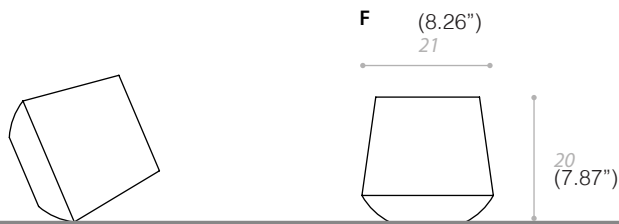

CONCRETA™

OUTDOOR FLOOR/CEILING/SUSPENSION

TYPE:

PROJECT NAME:

F/C1/C2 LED GU10

MATERIALS

- TERRACOTTA CONCRETE
- NATURAL CONCRETE
- GRAPHITE CONCRETE

SPECIFICATION SHEET