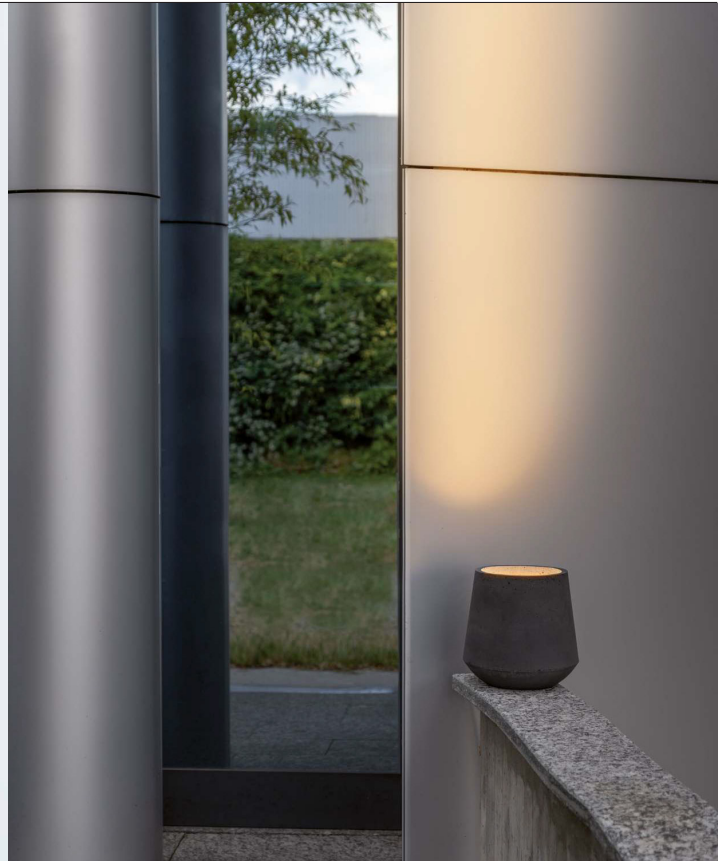

CONCRETA™

OUTDOOR FLOOR/CEILING/SUSPENSION

TYPE:

PROJECT NAME:

SPECIFICATION SHEET

CONCRETA™

OUTDOOR FLOOR/CEILING/SUSPENSION

TYPE:

PROJECT NAME:

F/C1/C2 LED GU10

MATERIALS

- TERRACOTTA CONCRETE 
- NATURAL CONCRETE 
- GRAPHITE CONCRETE 

SPECIFICATION SHEET