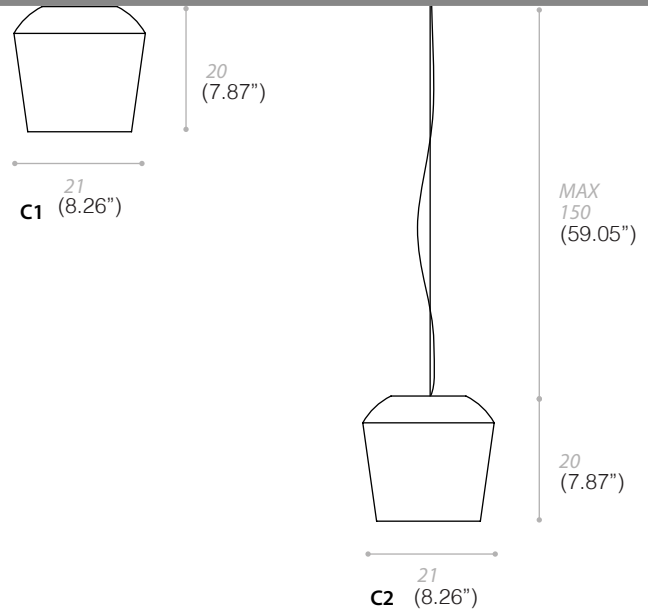

CONCRETA™

OUTDOOR FLOOR/CEILING/SUSPENSION

TYPE:

PROJECT NAME:

F/C1/C2 LED GU10

MATERIALS

- TERRACOTTA CONCRETE
- NATURAL CONCRETE
- GRAPHITE CONCRETE

SPECIFICATION SHEET