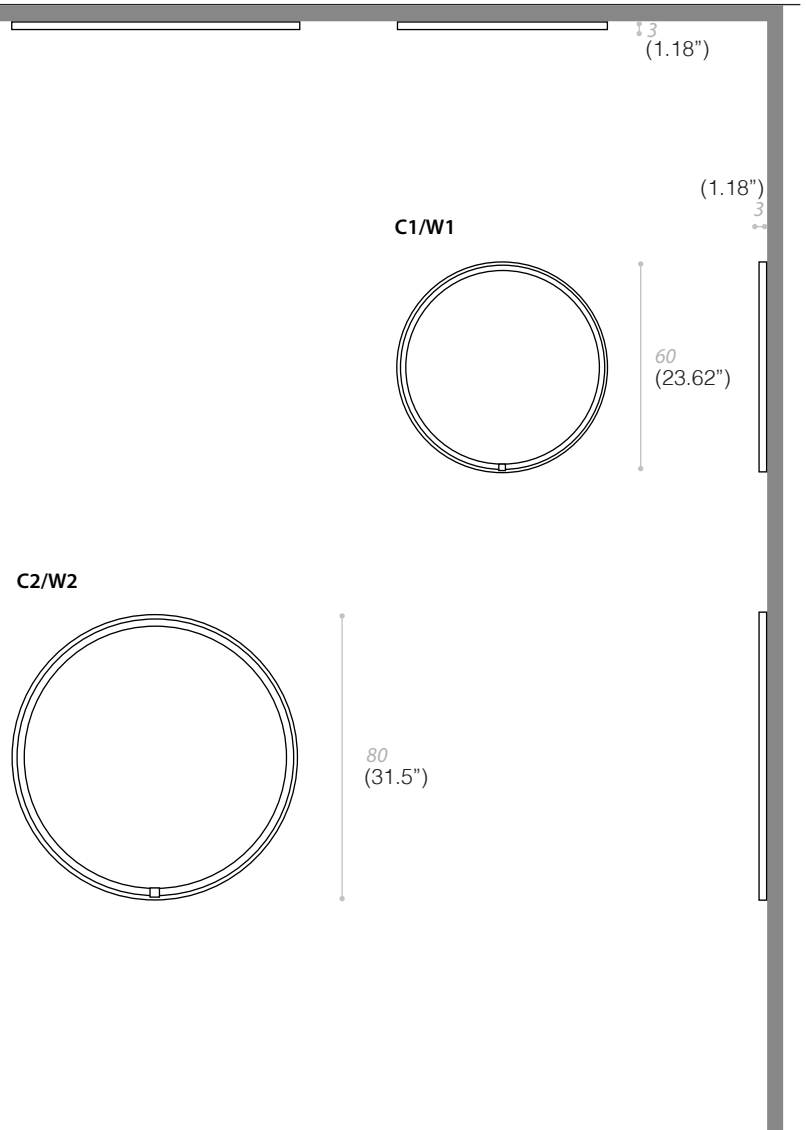

HULA-HOOP™

CEILING/WALL

TYPE:

PROJECT NAME:

SPECIFICATION SHEET

HULA-HOOP™

CEILING/WALL

TYPE:

PROJECT NAME:

C1/W1 Remote driver LED 24V 23W 2280lm

C2/W2 Remote driver LED 24V 30W 3000lm

MATERIALS

METAL BRONZE

METAL BRASS

METAL COPPER

SPECIFICATION SHEET