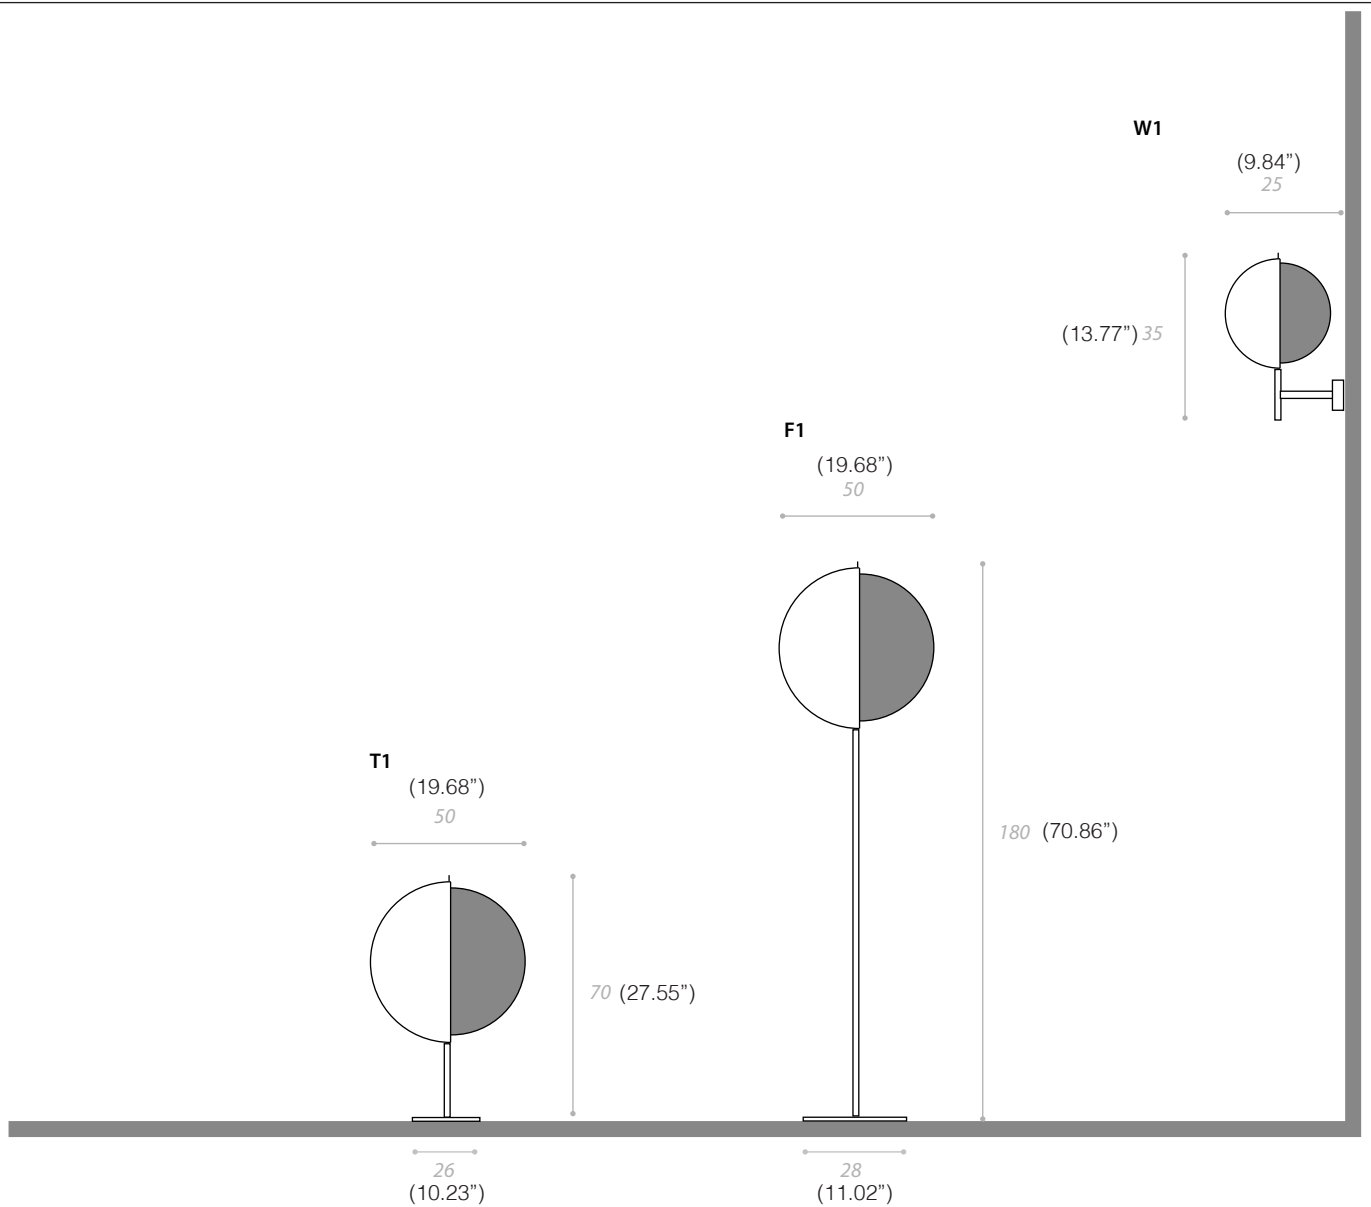

LUNAE™

FLOOR, TABLE, WALL LAMP

TYPE:

PROJECT NAME:

SPECIFICATION SHEET

LUNAE™

FLOOR, TABLE, WALL LAMP

TYPE:

PROJECT NAME:

- F1 LED E26
- T1 LED E26
- W1 LED E12

MATERIALS

- FIBERGLASS
- METAL BRONZE
- METAL BRASS
- METAL COPPER

SPECIFICATION SHEET