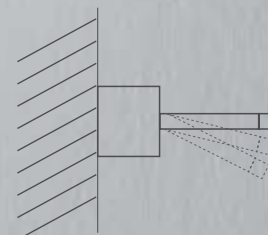

**Mod. dep.**

Wall lamp, adjustable for direct or indirect light, made of 7x7 mm brass profile. Available in 4 sizes and various light intensities. High lighting efficiency LED micro-strips. Available in: white varnish (BI), chrome (CR), gold leaf+gold (FO+OR). **Registered design.**

PROJECT:

TYPE:

MODEL # FINISH WATT LED COLOUR HOUSING POWER SUPPLY VOLTAGE

Art.	W	V	Lumen	°K led	A cm	B cm	C cm	D cm	E cm	
ORIZZONTE. <b>50.M</b>	4,80	12	440	3000	8	50	8	4,5	13	Trasformatore incorporato/Built-in transformer
ORIZZONTE. <b>70.M</b>	7,92	12	660	3000	8	70	8	4,5	13	Trasformatore incorporato/Built-in transformer
ORIZZONTE. <b>90.M</b>	10,56	12	880	3000	8	90	8	4,5	13	Trasformatore remoto compreso/Remote transformer including
ORIZZONTE. <b>110.M</b>	13,20	12	1100	3000	8	110	8	4,5	13	Trasformatore remoto compreso/Remote transformer including

# ORIZZONTE™

design M. Pagnoncelli

SPECIFICATION SHEET

SCANGIFT®

WWW.SCANGIFT.COM

Lampada da parete a luce diretta e indiretta, realizzata in trafilata di ottone 7x7mm. Disponibile in 2 misure e diverse potenze luminose. Illuminazione a microstrisce LED ad alta efficienza luminosa. Ideale per illuminare quadri o specchi con la luce inferiore, mentre la luce superiore dà la possibilità di illuminare l'ambiente. Finiture colore: verniciato bianco (BI), cromo (CR).  
**Mod. dep.**

Wall lamp, direct or indirect light, made of 7x7 mm brass profile. Available in 2 sizes and various light intensities. High lighting efficiency LED micro-strips. Ideal for providing bottom illumination to pictures or mirrors, while the top light can be used for brightening the room. Available in: white varnish (BI), chrome (CR).  
**Registered design.**