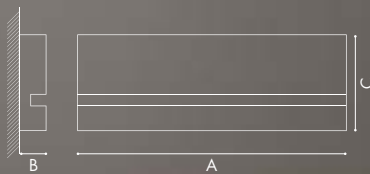

RIFLESSI™

design M. Pagnoncelli

PROJECT:

TYPE:

MODEL #	FINISH	WATT	LED COLOUR	HOUSING	POWER SUPPLY	VOLTAGE
---------	--------	------	------------	---------	--------------	---------

Art.	W	V	Attacco/Socket	A cm	B cm	C cm
RIFLESSI70	1x55 3x1 LED	-	TCL 2G11	70	7	25
RIFLESSI160	1x80 5x1 LED	-	T5 G5	160	7	25

Ballast elettronico + trasf. elettronico led

Classe energetica.
Energy class.

Classe energetica.
Energy class.

Voltage options: 120V, 220V, 277V

SPECIFICATION SHEET

SCANGIFT®

WWW.SCANGIFT.COM

PROJECT: