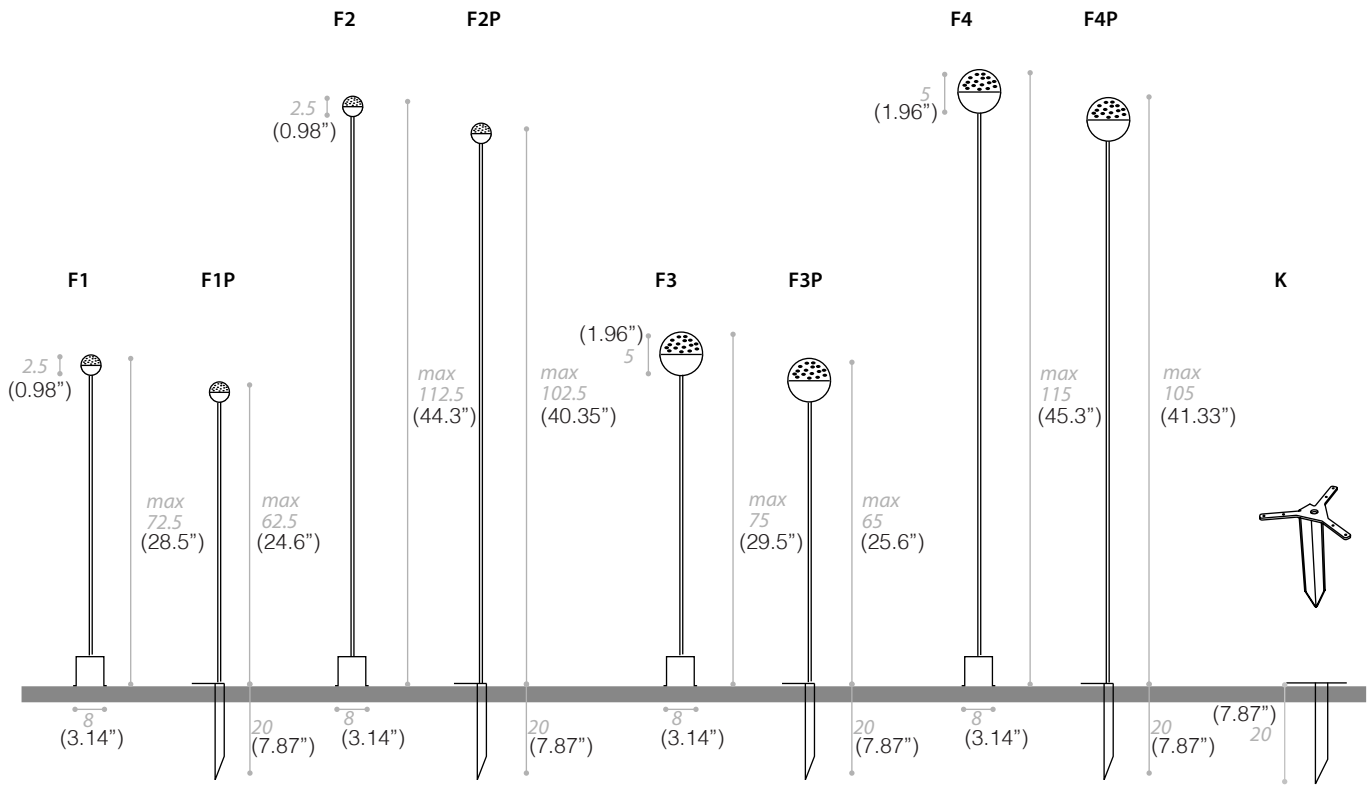

SOFFIO

GARDEN LAMPS

TYPE:

PROJECT NAME:

SPECIFICATION SHEET

SOFFIO

GARDEN LAMPS

TYPE:

PROJECT NAME:

- F1/F2/F3/F4** LED 1W 220lm 350mA 3000°K **A+** Integral Driver
- F1P/F2P/F3P/F4P** LED 1W 220lm 350mA 3000°K **A+** Remote Driver
- K** Picket for: F1/F2/F3/F4 (optional)

All models are available with blue or red LED on request