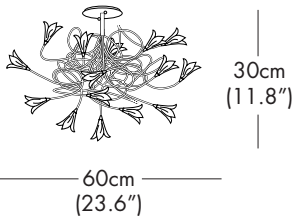

BREEZE™

TYPE:

Ceiling

PROJECT NAME:

MODEL #	SHADE COLOR	FIXTURE HEIGHT	HALO	LED	VOLTAGE
					120V

SHADE OPTIONS

ST = STANDARD BRM

MODEL - BREEZE PL 7

LIGHT SOURCE OPTIONS

H = HALOGEN - 7 x 10W 12V G4
or
L = LED - 7 x 1.5W 12V 2700K WW
100 Lumens each LED 30,000 hours

SPECIFICATION SHEET

HARCOLOOR DESIGN

DIMMING NOTE:

HALOGEN VERSION - Dimmable with a Low-Voltage Electronic dimmer.
LED VERSION - Dimmable with a leading edge or trailing edge TRIAC dimmer.