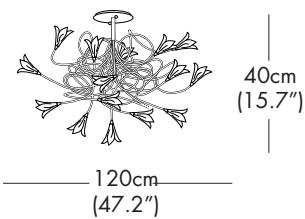

MODEL - BREEZE PL 15

LIGHT SOURCE OPTIONS

H = HALOGEN - 15 x 10W 12V G4
or
L = LED - 15 x 1.5W 12V 2700K WW
100 Lumens each LED 30,000 hours

SPECIFICATION SHEET