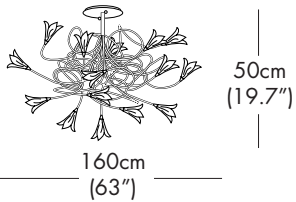

100 Lumens each LED 30,000 hours

MODEL - BREEZE PL 40

LIGHT SOURCE OPTIONS

H = HALOGEN - 40 x 5W 12V G4

or

L = LED - 40 x 1.5W 12V 2700K WW

100 Lumens each LED 30,000 hours

SPECIFICATION SHEET