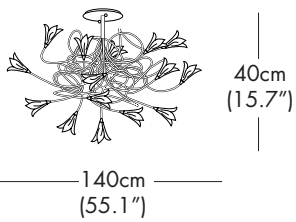

Ceiling

PROJECT NAME:

MODEL #	SHADE COLOR	FIXTURE HEIGHT	HALO	LED	VOLTAGE
					120V

SHADE OPTIONS

ST = STANDARD BRM

MODEL - BREEZE PL 20

LIGHT SOURCE OPTIONS

H = HALOGEN - 20 x 10W 12V G4

or

L = LED - 20 x 1.5W 12V 2700K WW

100 Lumens each LED 30,000 hours

MODEL - BREEZE PL 30