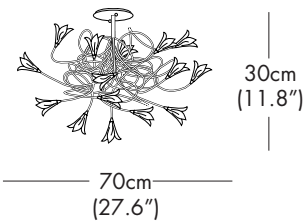

Ceiling

PROJECT NAME:

MODEL #	SHADE COLOR	FIXTURE HEIGHT	HALO	LED	VOLTAGE
					120V

SHADE OPTIONS

ST = STANDARD BRM

MODEL - BREEZE PL 9

LIGHT SOURCE OPTIONS

H = HALOGEN - 9 x 10W 12V G4
or
L = LED - 9 x 1.5W 12V 2700K WW
100 Lumens each LED 30,000 hours