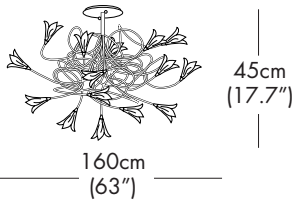

LIGHT SOURCE OPTIONS

H = HALOGEN - 30 x 5W 12V G4

or

L = LED - 30 x 1.5W 12V 2700K WW

100 Lumens each LED 30,000 hours

MODEL - BREEZE PL 40