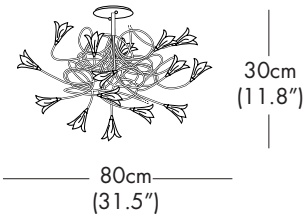

LIGHT SOURCE OPTIONS

H = HALOGEN - 9 x 10W 12V G4
 or
 L = LED - 9 x 1.5W 12V 2700K WW
 100 Lumens each LED 30,000 hours

MODEL - BREEZE PL 12

LIGHT SOURCE OPTIONS

H = HALOGEN - 12 x 10W 12V G4
 or
 L = LED - 12 x 1.5W 12V 2700K WW
 100 Lumens each LED 30,000 hours