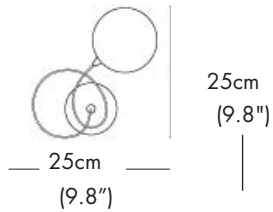

BUBBLES™

TYPE:

Wall/Ceiling

PROJECT NAME:

MODEL # _____ SHADE COLOR _____ FIXTURE HEIGHT _____ HALO _____ LED _____ VOLTAGE **120V**

SHADE OPTIONS

ST = STANDARD GBU - 2

MODEL - WL/PL 1

LIGHT SOURCE OPTIONS

H = HALOGEN - 1 x 20W 12V G4
 or
 L = LED - 1 x 1.5W 12V 2700K WW
 100 Lumens each LED 30,000 hours

MODEL - BUBBLES WL/PL 5

LIGHT SOURCE OPTIONS

H = HALOGEN - 5 x 10W 12V G4
 or
 L = LED - 5x 1.5W 12V 2700K WW
 100 Lumens each LED 30,000 hours