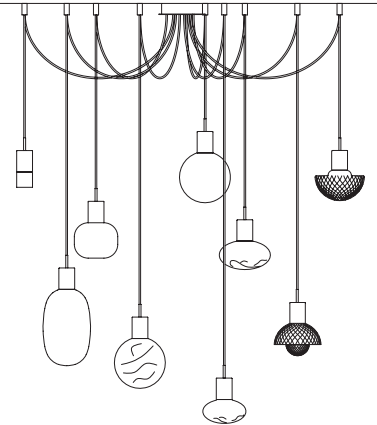

FAMILY

TYPE:

PROJECT NAME:

Canova is a family of suspension, ceiling, wall, floor and table lamps featuring a blown glass diffuser in clear or marbled finish.

SPECIFICATION SHEET

Canopy Options for Suspension version

Canopies for single lights:

BRUSHED GOLD

BRUSHED BURNISHED

BRUSHED PLATINUM

BLACK RAL 9005

Canopies for offset compositions with ceiling anchors:

Canopies for straight hanging compositions: