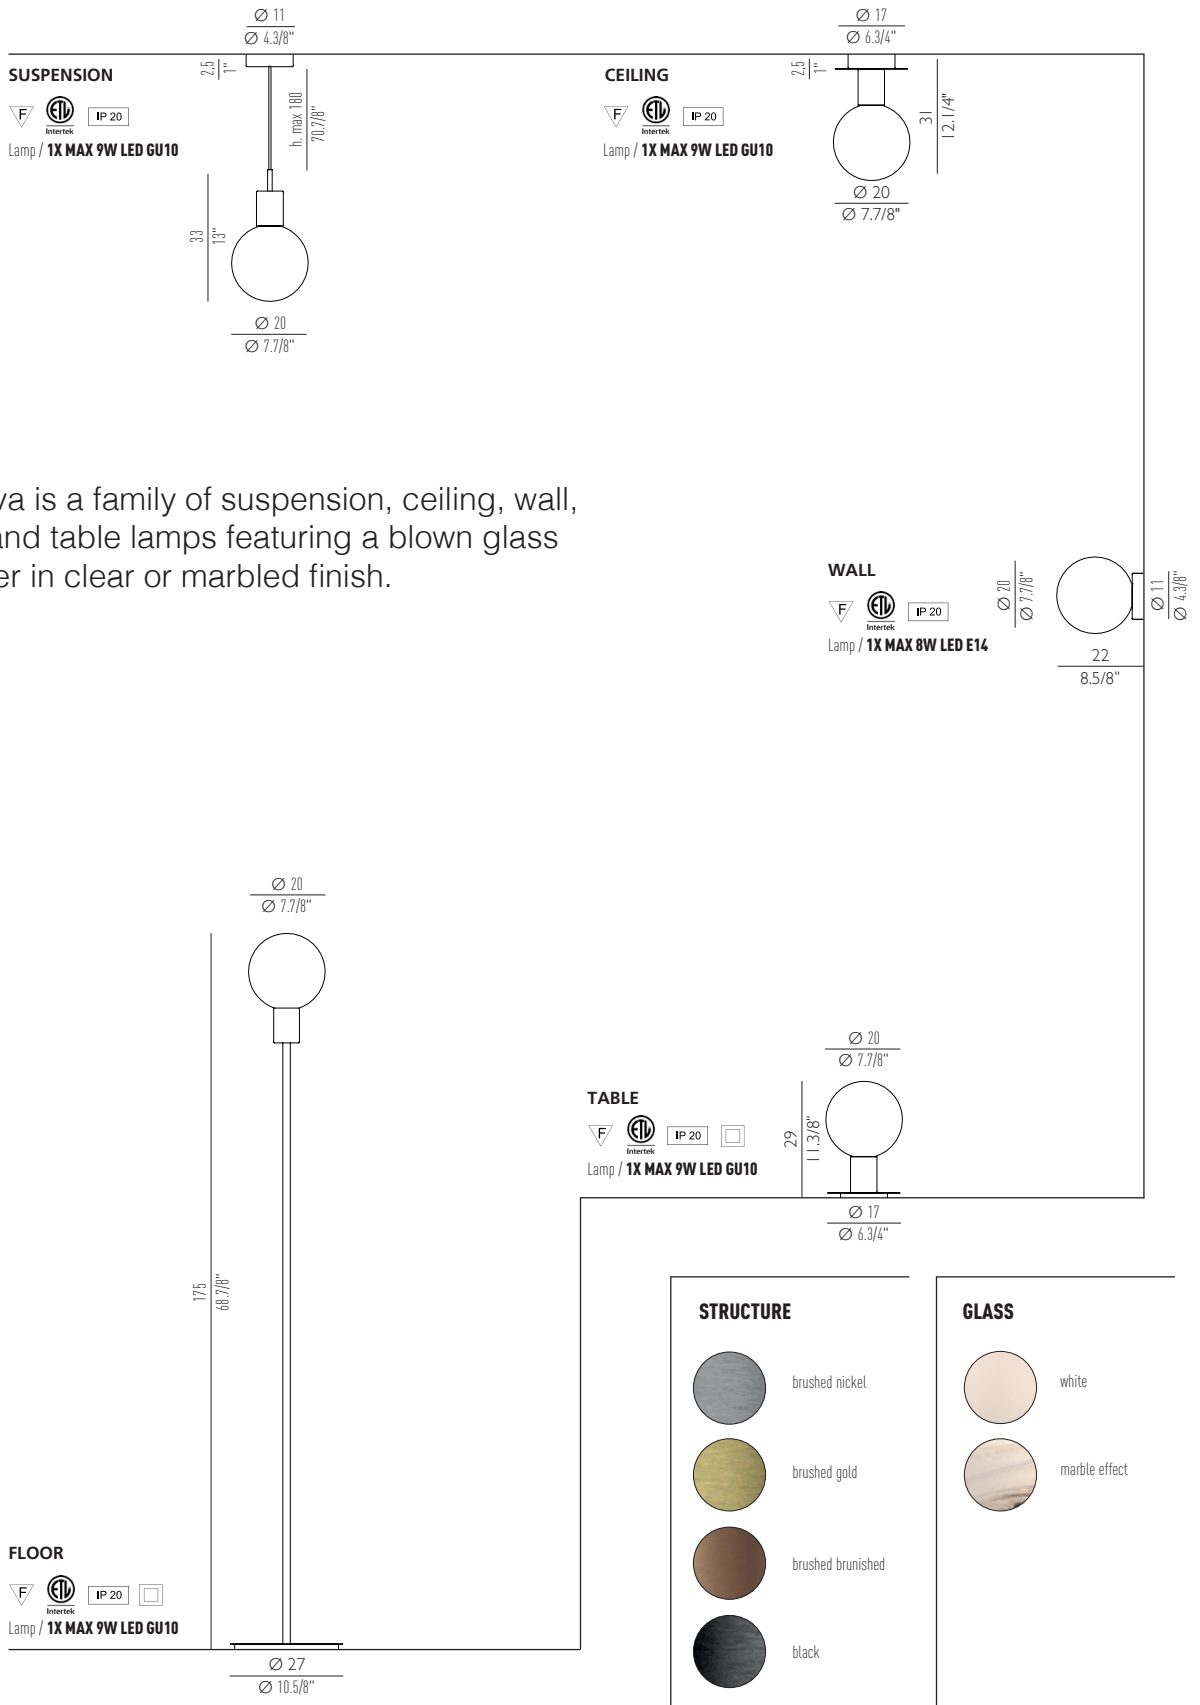

CANOVA™

FAMILY

TYPE:

PROJECT NAME:

SPECIFICATION SHEET

SCANGIFT®

WWW.SCANGIFT.COM

CANOVA™

FAMILY

TYPE:

PROJECT NAME:

Canova is a family of suspension, ceiling, wall, floor and table lamps featuring a blown glass diffuser in clear or marbled finish.

SPECIFICATION SHEET

Canopy Options for Suspension version

Canopies for single lights:

BRUSHED GOLD

BRUSHED BURNISHED

BRUSHED PLATINUM

BLACK RAL 9005

Canopies for offset compositions with ceiling anchors:

Canopies for straight hanging compositions: