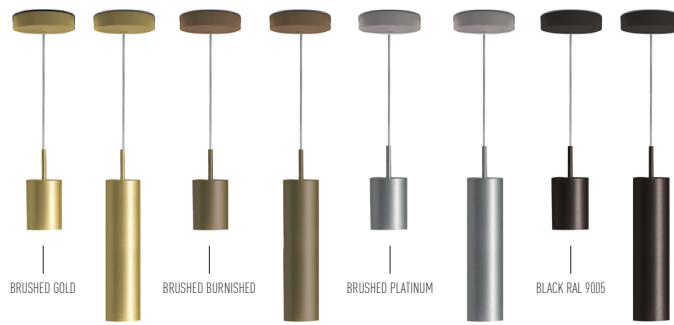

FAMILY

TYPE:

PROJECT NAME:

Canova is a family of suspension, ceiling, wall, floor and table lamps featuring a blown glass diffuser in clear or marbled finish.

SPECIFICATION SHEET

Canopy Options for Suspension version

Canopies for single lights:

BRUSHED GOLD

BRUSHED BURNISHED

BRUSHED PLATINUM

BLACK RAL 9005

Canopies for offset compositions with ceiling anchors:

Canopies for straight hanging compositions: