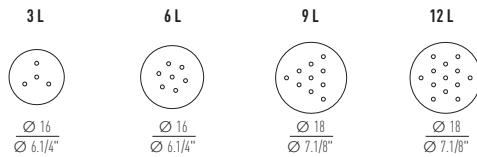

Canopy Options for Suspension version

Canopies for single lights:

BLACK RAL 9005

Canopies for offset compositions with ceiling anchors:

Canopies for straight hanging compositions: