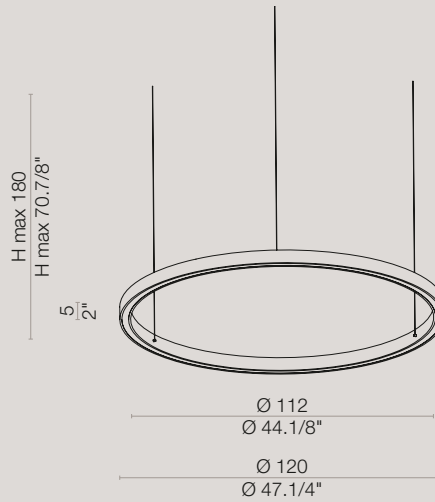

RING™
SUSPENSION

TYPE:

PROJECT NAME:

RING

RINS080BC
suspension

dimensions
Ø 80 x H 5 cm

color
white RAL 9010

SPECIFICATION SHEET

RING™

SUSPENSION

TYPE:

PROJECT NAME:

RING

RINS0800R / RINS01200R

suspensions

dimensions

Ø 80 x H 5 cm

Ø 120 x H 5 cm

color

brushed gold

SPECIFICATION SHEET

SCANGIFT®

WWW.SCANGIFT.COM

RING™

material

metal and PMMA

light source

LED120V

equipment

RING 80
 lm 2000 UP lm 2000 DOWN

RING 120
 lm 3250 UP lm 3250 DOWN

symbols