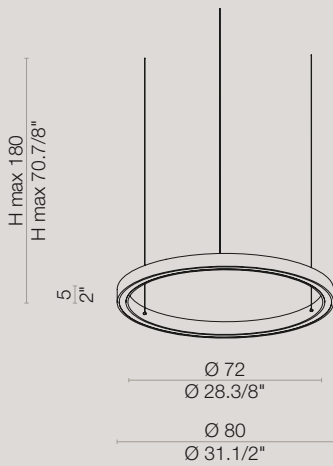

RING™
SUSPENSION

TYPE:

PROJECT NAME:

RING

RINS080BC
suspension

dimensions
Ø 80 x H 5 cm

color
white RAL 9010

SPECIFICATION SHEET

Ø 80 x H 5 cm

Ø 120 x H 5 cm

color

brushed gold

SPECIFICATION SHEET

SCANGIFT®

WWW.SCANGIFT.COM

RING™

material

metal and PMMA

light source

LED120V

equipment

RING 80
 lm 2000 UP lm 2000 DOWN

RING 120
 lm 3250 UP lm 3250 DOWN

symbols