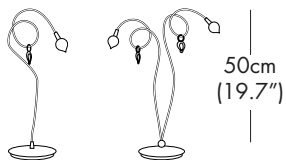

HALO

LED

VOLTAGE

SHADE OPTIONS

ST = STANDARD GSW MULTICOLOR

SPECIFICATION SHEET

MODEL - STRAWBERRY TL 1

LIGHT SOURCE OPTIONS