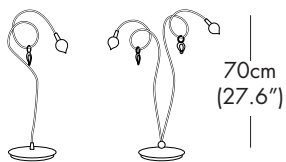

TYPE:

Ceiling/Floor

PROJECT NAME:

MODEL #	SHADE COLOR	FIXTURE HEIGHT	HALO	LED	VOLTAGE
					120V
SHADE OPTIONS ST = STANDARD GSW MULTICOLOR					

MODEL - STRAWBERRY TL 2

LIGHT SOURCE OPTIONS

H = HALOGEN - 2 x 20W 12V G4
 or
 L = LED - 2 x 1.5W 12V 2700K WW
 100 Lumens each LED 30,000 hours

MODEL - STRAWBERRY TL 3

LIGHT SOURCE OPTIONS

H = HALOGEN - 3 x 20W 12V G4
 or
 L = LED - 3 x 1.5W 12V 2700K WW
 100 Lumens each LED 30,000 hours

MODEL - STRAWBERRY TL 5

LIGHT SOURCE OPTIONS

H = HALOGEN - 5 x 10W 12V G4
 or
 L = LED - 5 x 1.5W 12V 2700K WW
 100 Lumens each LED 30,000 hours