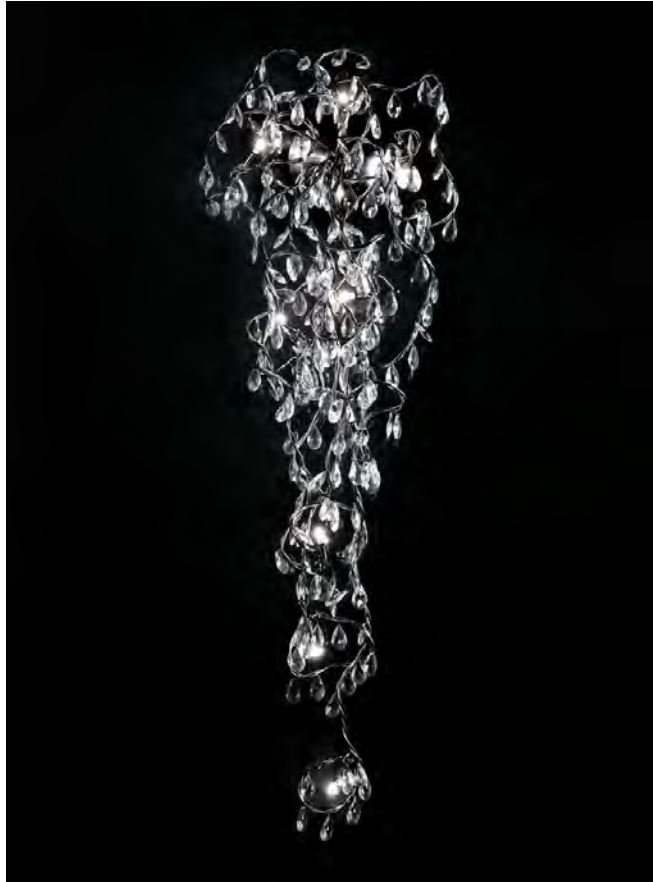

TIARA LONG™

TYPE:

Wall

PROJECT NAME:

MODEL #	SHADE COLOR	FIXTURE HEIGHT	HALO	LED	VOLTAGE
					120V

70cm
(27.6")

—Width 35cm—
(13.8")

Depth 25cm
(9.8")

MODEL - TIARA LONG WL 5

LIGHT SOURCE OPTIONS

H = HALOGEN - 5 x 10W 12V G4
or
L = LED - 5 x 1.5W 12V 2700K WW
100 Lumens each LED 30,000 hours

DIMMING NOTE:

HALOGEN VERSION - Dimmable with a Low-Voltage Electronic dimmer.
LED VERSION - Dimmable with a leading edge or trailing edge TRIAC dimmer.

SPECIFICATION SHEET

A SCANGIFT® BRAND

WWW.HARCOLOORLIGHTING.COM

TIARA LONG™

TYPE:

Wall

PROJECT NAME:

MODEL #	SHADE COLOR	FIXTURE HEIGHT	HALO	LED	VOLTAGE
---------	-------------	----------------	------	-----	---------

120V

110cm
(43.3")

Width 35cm
(13.8")

Depth 25cm
(9.8")

MODEL - TIARA LONG WL 9

LIGHT SOURCE OPTIONS

H = HALOGEN - 9 x 10W 12V G4

or