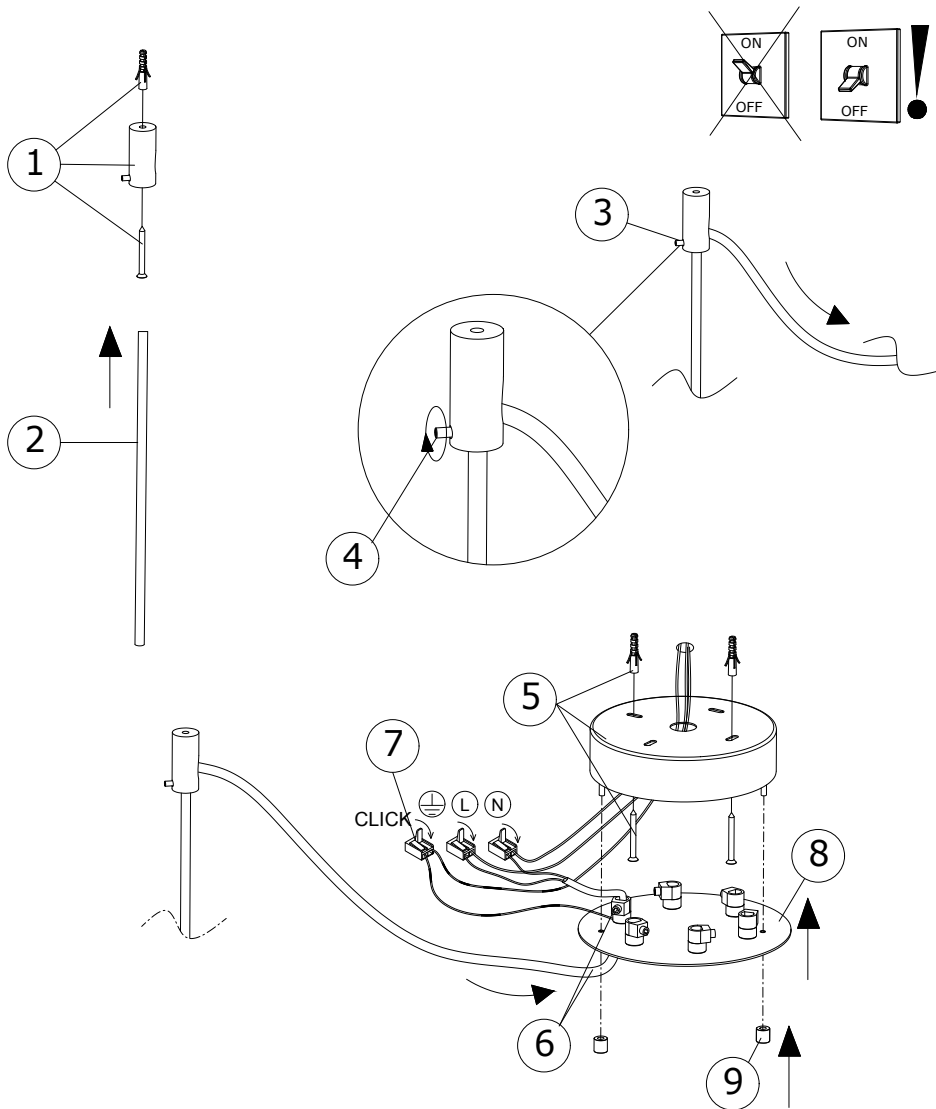

ROSÉE™

SUSPENSION

TYPE:

PROJECT NAME:

Canopy for 3, 6, 9, 12 Light Composition

WARNING:

BEFORE PROCEEDING WITH THE ASSEMBLY OPERATION, DISCONNECT THE ELECTRICAL SUPPLY.

FOLLOW THE ASSEMBLY INSTRUCTIONS BY READING THE NUMERICAL PROGRESSION.