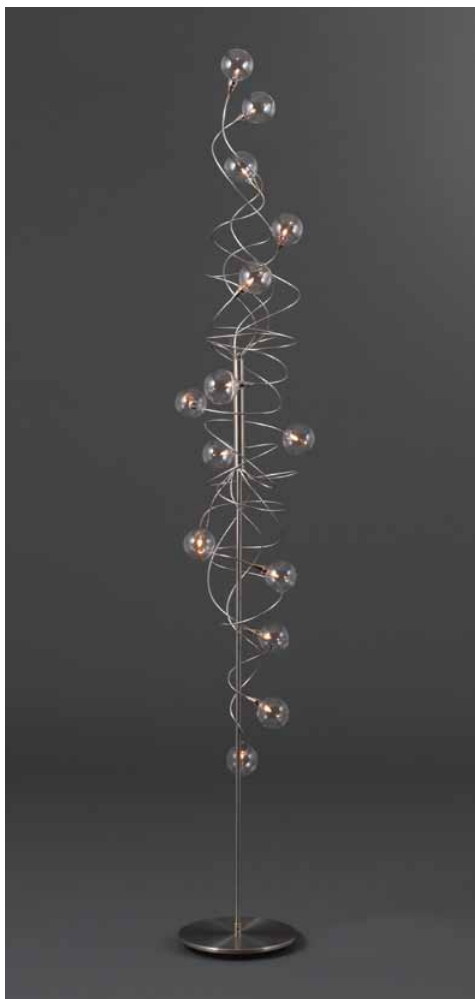

# BUBBLES™ LONG

TYPE:

Floor

PROJECT NAME:

BUBBLES LONG -

120V

MODEL #

GLASS COLOR

FIXTURE HEIGHT

HALO

LED

VOLTAGE

SHADE OPTIONS

ST = STANDARD GBU - 2

150cm  
(59.1")

MODEL - BUBBLE LONG FL 14

LIGHT SOURCE OPTIONS

H = HALOGEN - 14 x 10W 12V G4

or

L = LED - 14 x 1.5W 12V 2700K WW

100 Lumens each LED 30,000 hours

SPECIFICATION SHEET

HARCOLOOR DESIGN  
HARCOLOOR DESIGN