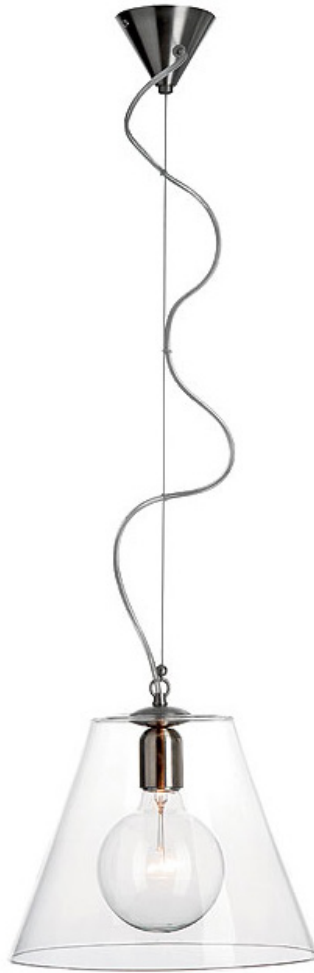

**TYPE:**

Suspension

**PROJECT NAME:**

MODEL #	SHADE COLOR	FIXTURE HEIGHT	HALO	LED	VOLTAGE
					120V

30cm  
(11.8")

A

MODEL - JELLY HL 1 - L

LIGHT SOURCE OPTIONS

1 x E26 max. 60W

FIXTURE HEIGHT OPTIONS (A)

AC = Ships with Air craft cable adjustable up to 200cm (78.7") in total fixture length.

CH = Custom height available. Please contact our office.

DIMMING NOTE:

HALOGEN VERSION - Dimmable with a Low-Voltage Electronic dimmer.

LED VERSION - Dimmable with a leading edge or trailing edge TRIAC dimmer.

SPECIFICATION SHEET

HARCOLOOR DESIGN