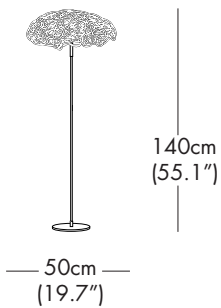

MODEL - BARET FL 7 50

LIGHT SOURCE OPTIONS

H = HALOGEN - 7 x 10W 12V G4

or

L = LED - 7 x 1.5W 12V 2700K WW

100 Lumens each LED 30,000 hours