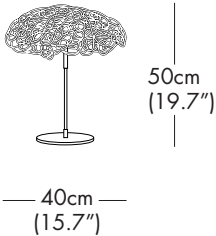

BARET™

TYPE:

Table/Floor

PROJECT NAME:

120V

MODEL #

SHADE COLOR

FIXTURE HEIGHT

HALO

LED

VOLTAGE

SHADE OPTIONS

STANDARD ALUMINUM

MODEL - BARET TL 6 40

LIGHT SOURCE OPTIONS

H = HALOGEN - 6 x 10W 12V G4

or

L = LED - 6 x 1.5W 12V 2700K WW

100 Lumens each LED 30,000 hours

MODEL - BARET FL 7 50

LIGHT SOURCE OPTIONS

H = HALOGEN - 7 x 10W 12V G4

or

L = LED - 7 x 1.5W 12V 2700K WW

100 Lumens each LED 30,000 hours

SPECIFICATION SHEET

HARCOLOOR DESIGN