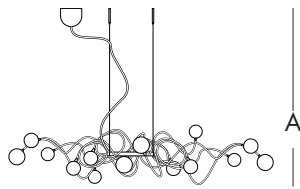

130cm x 40cm
(51.2"L x 15.7"W)

DIMMING NOTE:

HALOGEN VERSION - Dimmable with a Low-Voltage Electronic dimmer.
LED VERSION - Dimmable with a leading edge or trailing edge TRIAC dimmer.

SPECIFICATION SHEET

HARCOLOOR DESIGN