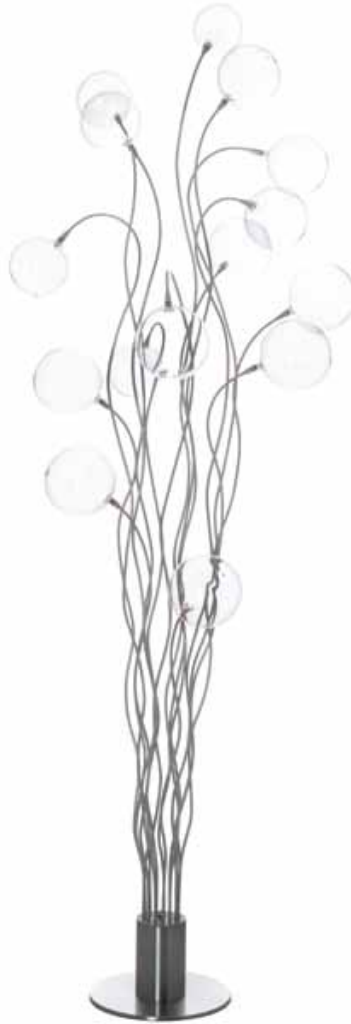

# BIG BUBBLES™

TYPE:

Floor

PROJECT NAME:

BIG BUBBLES FLOOR -

120V

MODEL #

SHADE COLOR

FIXTURE HEIGHT

HALO

LED

VOLTAGE

SHADE OPTIONS

ST = STANDARD GBU - 2

L

170cm  
(66.9")

MODEL - BIG BUBBLES FL 7

LIGHT SOURCE OPTIONS

H = HALOGEN - 7 x 10W 12V G4

or

L = LED - 7 x 1.5W 12V 2700K WW

100 Lumens each LED 30,000 hours

SPECIFICATION SHEET

HARCOLOOR DESIGN