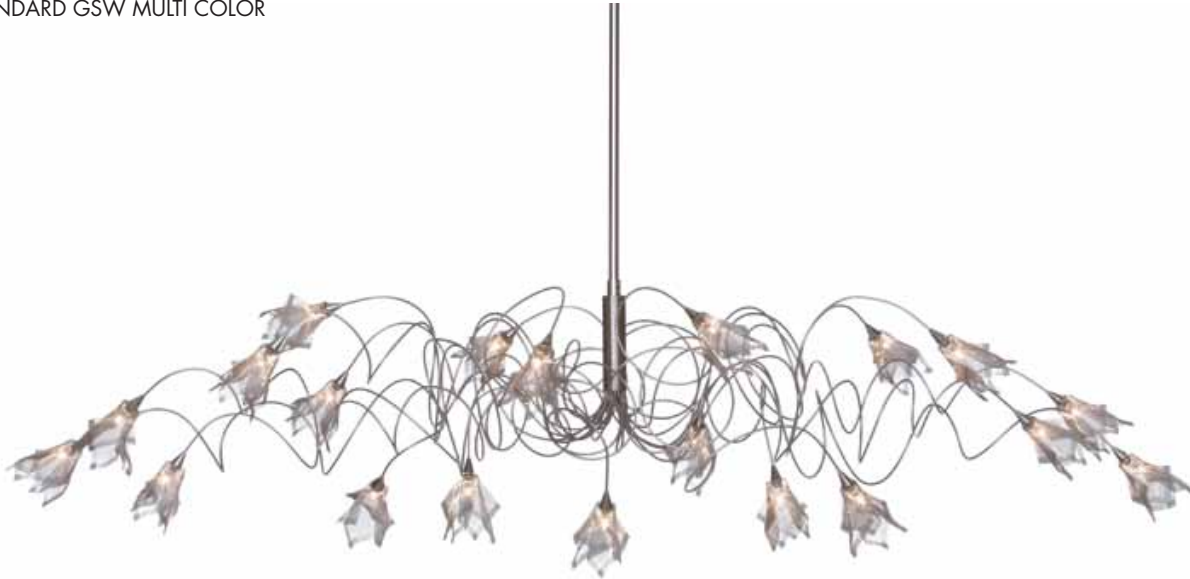

# BREEZE™ OVAL

TYPE:

Suspension

PROJECT NAME:

MODEL #	SHADE COLOR	FIXTURE HEIGHT	HALO	LED	VOLTAGE
					120V

SHADE OPTIONS

ST = STANDARD GSW MULTI COLOR

SPECIFICATION SHEET

MODEL - BREEZE OVAL HL 12

LIGHT SOURCE OPTIONS

H = HALOGEN - 12 x 10W 12V G4  
 or  
 L = LED - 12 x 1.5W 12V 2700K WW  
 100 Lumens each LED 30,000 hours

FIXTURE HEIGHT OPTIONS (A)

32 = 32"  
 44 = 44"  
 56 = 56"  
 CH = Custom height available. Please contact our office.  
 NOTE 1: Suspension Rod is not field cuttable.  
 NOTE 2: Height stated above may vary + - 1" - 4" due to the fixture arms can be adjusted slightly as the fixture is hand made and organic in shape.

LIGHT SOURCE OPTIONS

H = HALOGEN - 15 x 10W 12V G4  
 or  
 L = LED - 5 x 1.5W 12V 2700K WW  
 100 Lumens each LED 30,000 hours

FIXTURE HEIGHT OPTIONS (A)

32 = 32"  
 44 = 44"  
 56 = 56"  
 CH = Custom height available. Please contact our office.  
 NOTE 1: Suspension Rod is not field cuttable.  
 NOTE 2: Height stated above may vary + - 1" - 4" due to the fixture arms can be adjusted slightly as the fixture is hand made and organic in shape.

MODEL - BREEZE OVAL HL 20

LIGHT SOURCE OPTIONS

H = HALOGEN - 20 x 10W 12V G4  
 or  
 L = LED - 20 x 1.5W 12V 2700K WW  
 100 Lumens each LED 30,000 hours

FIXTURE HEIGHT OPTIONS (A)

32 = 32"  
 44 = 44"  
 56 = 56"  
 CH = Custom height available. Please contact our office.  
 NOTE 1: Suspension Rod is not field cuttable.  
 NOTE 2: Height stated above may vary + - 1" - 4" due to the fixture arms can be adjusted slightly as the fixture is hand made and organic in shape.