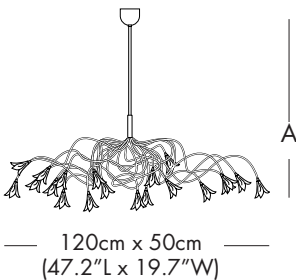

# BREEZE™ OVAL

TYPE:

Suspension

PROJECT NAME:

MODEL #	SHADE COLOR	FIXTURE HEIGHT	HALO	LED	VOLTAGE
					120V

SHADE OPTIONS

ST = STANDARD GSW MULTI COLOR

SPECIFICATION SHEET

MODEL - BREEZE OVAL HL 12

LIGHT SOURCE OPTIONS

H = HALOGEN - 12 x 10W 12V G4  
 or  
 L = LED - 12 x 1.5W 12V 2700K WW  
 100 Lumens each LED 30,000 hours

FIXTURE HEIGHT OPTIONS (A)

32 = 32"  
 44 = 44"  
 56 = 56"  
 CH = Custom height available. Please contact our office.  
 NOTE 1: Suspension Rod is not field cuttable.  
 NOTE 2: Height stated above may vary + - 1" - 4" due to the fixture arms can be adjusted slightly as the fixture is hand made and organic in shape.

LIGHT SOURCE OPTIONS

H = HALOGEN - 15 x 10W 12V G4  
 or  
 L = LED - 5 x 1.5W 12V 2700K WW  
 100 Lumens each LED 30,000 hours

FIXTURE HEIGHT OPTIONS (A)

32 = 32"  
 44 = 44"  
 56 = 56"  
 CH = Custom height available. Please contact our office.  
 NOTE 1: Suspension Rod is not field cuttable.  
 NOTE 2: Height stated above may vary + - 1" - 4" due to the fixture arms can be adjusted slightly as the fixture is hand made and organic in shape.

MODEL - BREEZE OVAL HL 20

LIGHT SOURCE OPTIONS

H = HALOGEN - 20 x 10W 12V G4  
 or  
 L = LED - 20 x 1.5W 12V 2700K WW  
 100 Lumens each LED 30,000 hours

FIXTURE HEIGHT OPTIONS (A)

32 = 32"  
 44 = 44"  
 56 = 56"  
 CH = Custom height available. Please contact our office.  
 NOTE 1: Suspension Rod is not field cuttable.  
 NOTE 2: Height stated above may vary + - 1" - 4" due to the fixture arms can be adjusted slightly as the fixture is hand made and organic in shape.