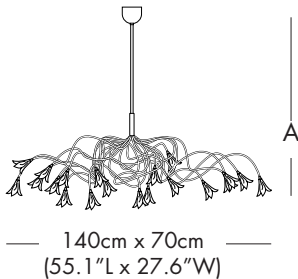

MODEL - BREEZE OVAL HL 12

LIGHT SOURCE OPTIONS

H = HALOGEN - 12 x 10W 12V G4  
 or  
 L = LED - 12 x 1.5W 12V 2700K WW  
 100 Lumens each LED 30,000 hours

FIXTURE HEIGHT OPTIONS (A)

32 = 32"  
 44 = 44"  
 56 = 56"  
 CH = Custom height available. Please contact our office.  
 NOTE 1: Suspension Rod is not field cuttable.  
 NOTE 2: Height stated above may vary + - 1" - 4" due to the fixture arms can be adjusted slightly as the fixture is hand made and organic in shape.

# BREEZE™ OVAL

TYPE:

Suspension

PROJECT NAME:

MODEL #	SHADE COLOR	FIXTURE HEIGHT	HALO	LED	VOLTAGE
					120V

SHADE OPTIONS

ST = STANDARD GSW MULTI COLOR

MODEL - BREEZE OVAL HL 15

LIGHT SOURCE OPTIONS

H = HALOGEN - 15 x 10W 12V G4  
 or  
 L = LED - 5 x 1.5W 12V 2700K WW  
 100 Lumens each LED 30,000 hours

FIXTURE HEIGHT OPTIONS (A)

32 = 32"  
 44 = 44"  
 56 = 56"  
 CH = Custom height available. Please contact our office.  
 NOTE 1: Suspension Rod is not field cuttable.  
 NOTE 2: Height stated above may vary + - 1" - 4" due to the fixture arms can be adjusted slightly as the fixture is hand made and organic in shape.

MODEL - BREEZE OVAL HL 20

LIGHT SOURCE OPTIONS

H = HALOGEN - 20 x 10W 12V G4  
 or  
 L = LED - 20 x 1.5W 12V 2700K WW  
 100 Lumens each LED 30,000 hours

FIXTURE HEIGHT OPTIONS (A)

32 = 32"  
 44 = 44"  
 56 = 56"  
 CH = Custom height available. Please contact our office.  
 NOTE 1: Suspension Rod is not field cuttable.  
 NOTE 2: Height stated above may vary + - 1" - 4" due to the fixture arms can be adjusted slightly as the fixture is hand made and organic in shape.