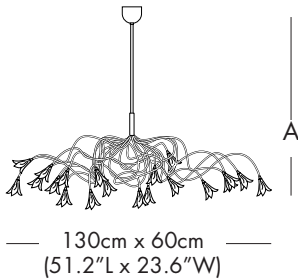

MODEL - BREEZE OVAL HL 12

LIGHT SOURCE OPTIONS

H = HALOGEN - 12 x 10W 12V G4  
 or  
 L = LED - 12 x 1.5W 12V 2700K WW  
 100 Lumens each LED 30,000 hours

FIXTURE HEIGHT OPTIONS (A)

32 = 32"  
 44 = 44"  
 56 = 56"  
 CH = Custom height available. Please contact our office.  
 NOTE 1: Suspension Rod is not field cuttable.  
 NOTE 2: Height stated above may vary + - 1" - 4" due to the fixture arms can be adjusted slightly as the fixture is hand made and organic in shape.

# BREEZE™ OVAL

TYPE:

Suspension

PROJECT NAME:

MODEL #	SHADE COLOR	FIXTURE HEIGHT	HALO	LED	VOLTAGE
					120V

SHADE OPTIONS

ST = STANDARD GSW MULTI COLOR

MODEL - BREEZE OVAL HL 15

LIGHT SOURCE OPTIONS

H = HALOGEN - 15 x 10W 12V G4  
 or  
 L = LED - 5 x 1.5W 12V 2700K WW  
 100 Lumens each LED 30,000 hours

FIXTURE HEIGHT OPTIONS (A)

32 = 32"  
 44 = 44"  
 56 = 56"  
 CH = Custom height available. Please contact our office.  
 NOTE 1: Suspension Rod is not field cuttable.  
 NOTE 2: Height stated above may vary + - 1" - 4" due to the fixture arms can be adjusted slightly as the fixture is hand made and organic in shape.

MODEL - BREEZE OVAL HL 20

LIGHT SOURCE OPTIONS

H = HALOGEN - 20 x 10W 12V G4  
 or  
 L = LED - 20 x 1.5W 12V 2700K WW  
 100 Lumens each LED 30,000 hours

FIXTURE HEIGHT OPTIONS (A)

32 = 32"  
 44 = 44"  
 56 = 56"  
 CH = Custom height available. Please contact our office.  
 NOTE 1: Suspension Rod is not field cuttable.  
 NOTE 2: Height stated above may vary + - 1" - 4" due to the fixture arms can be adjusted slightly as the fixture is hand made and organic in shape.