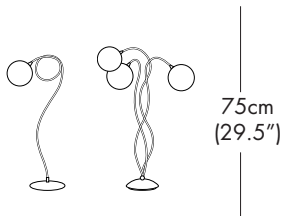

# BUBBLES™

TYPE:

Table

PROJECT NAME:

MODEL #	SHADE COLOR	FIXTURE HEIGHT	HALO	LED	VOLTAGE
---------	-------------	----------------	------	-----	---------

120V

SHADE OPTIONS

ST = STANDARD GBU

MODEL - BUBBLES TL 3

LIGHT SOURCE OPTIONS

H = HALOGEN - 3 x 20W 12V G4

or

L = LED - 3 x 1.5W 12V 2700K WW

100 Lumens each LED 30,000 hours

MODEL - BUBBLES TL 5

LIGHT SOURCE OPTIONS

H = HALOGEN - 5 x 20W 12V G4

or

L = LED - 5 x 1.5W 12V 2700K WW

100 Lumens each LED 30,000 hours

SPECIFICATION SHEET

A SCANGIFT® BRAND

WWW.HARCOLOORLIGHTING.COM