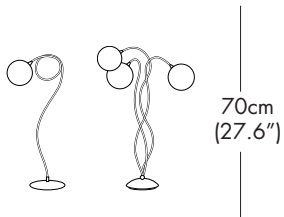

# BUBBLES™

TYPE:

Table

PROJECT NAME:

MODEL #	SHADE COLOR	FIXTURE HEIGHT	HALO	LED	VOLTAGE
					120V

SHADE OPTIONS

ST = STANDARD GBU

SPECIFICATION SHEET

55cm  
(21.7")

MODEL - BUBBLES TL 1

LIGHT SOURCE OPTIONS

H = HALOGEN - 1 x 20W 12V G4

or

L = LED - 1 x 1.5W 12V 2700K WW

100 Lumens each LED 30,000 hours

# BUBBLES™

TYPE:

Table

PROJECT NAME:

MODEL #	SHADE COLOR	FIXTURE HEIGHT	HALO	LED	VOLTAGE
---------	-------------	----------------	------	-----	---------

120V

SHADE OPTIONS

ST = STANDARD GBU

MODEL - BUBBLES TL 3

LIGHT SOURCE OPTIONS

H = HALOGEN - 3 x 20W 12V G4

or

L = LED - 3 x 1.5W 12V 2700K WW

100 Lumens each LED 30,000 hours

MODEL - BUBBLES TL 5

LIGHT SOURCE OPTIONS