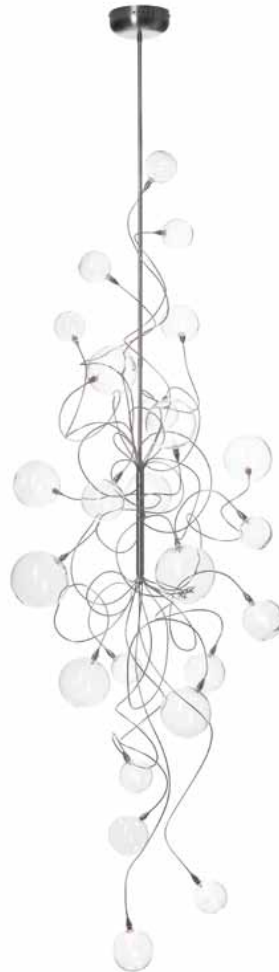

BUBBLES™ LONG

TYPE:

Suspensions

PROJECT NAME:

MODEL #	SHADE COLOR	FIXTURE HEIGHT	HALO	LED	VOLTAGE
					120V

SHADE OPTIONS

ST = STANDARD GBU

125cm
(49.2")

30cm
(11.8")

MODEL - BUBBLE HL 14

LIGHT SOURCE OPTIONS

H = HALOGEN - 14 x 10W 12V G4
or
L = LED - 14 x 1.5W 12V 2700K WW
100 Lumens each LED 30,000 hours

FIXTURE HEIGHT OPTIONS

125 = 125"
CH = Custom height available. Please contact our office.
NOTE 1: Suspension Rod is not field cuttable.
NOTE 2: Height stated above may vary + - 1" - 4" due to the fixture arms can be adjusted slightly as the fixture is hand made and organic in shape.

Suspension

PROJECT NAME:

MODEL #	SHADE COLOR	FIXTURE HEIGHT	HALO	LED	VOLTAGE
					120V

SHADE OPTIONS

ST = STANDARD GBU

MODEL - BUBBLE LONG HL 18

LIGHT SOURCE OPTIONS

H = HALOGEN - 18 x 10W 12V G4
 or
 L = LED - 18 x 1.5W 12V 2700K WW
 100 Lumens each LED 30,000 hours

MODEL - BUBBLE LONG HL 24

LIGHT SOURCE OPTIONS

H = HALOGEN - 24 x 5W 12V G4
 or
 L = LED - 24 x 1.5W 12V 2700K WW
 100 Lumens each LED 30,000 hours

FIXTURE HEIGHT OPTIONS

78 = 78"
 CH = Custom height available. Please contact our office.
 NOTE 1: Suspension Rod is not field cuttable.
 NOTE 2: Height stated above may vary + - 1" - 4" due to the fixture arms can be adjusted slightly as the fixture is hand made and organic in shape.