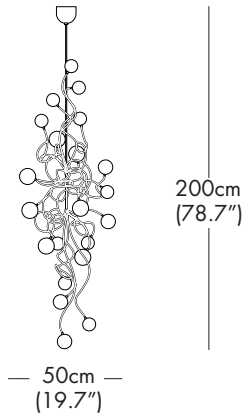

30cm
(11.8")

MODEL - BUBBLE HL 14

LIGHT SOURCE OPTIONS

H = HALOGEN - 14 x 10W 12V G4
or
L = LED - 14 x 1.5W 12V 2700K WW
100 Lumens each LED 30,000 hours

FIXTURE HEIGHT OPTIONS

125 = 125"
CH = Custom height available. Please contact our office.
NOTE 1: Suspension Rod is not field cuttable.
NOTE 2: Height stated above may vary + - 1" - 4" due to the fixture arms can be adjusted slightly as the fixture is hand made and organic in shape.

Suspension

PROJECT NAME:

MODEL #	SHADE COLOR	FIXTURE HEIGHT	HALO	LED	VOLTAGE
					120V

SHADE OPTIONS

ST = STANDARD GBU

MODEL - BUBBLE LONG HL 18

LIGHT SOURCE OPTIONS

H = HALOGEN - 18 x 10W 12V G4
 or
 L = LED - 18 x 1.5W 12V 2700K WW
 100 Lumens each LED 30,000 hours

FIXTURE HEIGHT OPTIONS

59 = 59"
 CH = Custom height available. Please contact our office.
 NOTE 1: Suspension Rod is not field cuttable.
 NOTE 2: Height stated above may vary + - 1" - 4" due to the fixture arms can be adjusted slightly as the fixture is hand made and organic in shape.

MODEL - BUBBLE LONG HL 24

LIGHT SOURCE OPTIONS

H = HALOGEN - 24 x 5W 12V G4
 or
 L = LED - 24 x 1.5W 12V 2700K WW
 100 Lumens each LED 30,000 hours

FIXTURE HEIGHT OPTIONS

78 = 78"
 CH = Custom height available. Please contact our office.
 NOTE 1: Suspension Rod is not field cuttable.
 NOTE 2: Height stated above may vary + - 1" - 4" due to the fixture arms can be adjusted slightly as the fixture is hand made and organic in shape.