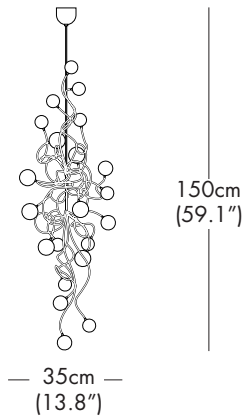

30cm
(11.8")

MODEL - BUBBLE HL 14

LIGHT SOURCE OPTIONS

H = HALOGEN - 14 x 10W 12V G4
or
L = LED - 14 x 1.5W 12V 2700K WW
100 Lumens each LED 30,000 hours

FIXTURE HEIGHT OPTIONS

125 = 125"
CH = Custom height available. Please contact our office.
NOTE 1: Suspension Rod is not field cuttable.
NOTE 2: Height stated above may vary + - 1" - 4" due to the fixture arms can be adjusted slightly as the fixture is hand made and organic in shape.

Suspension

PROJECT NAME:

MODEL #	SHADE COLOR	FIXTURE HEIGHT	HALO	LED	VOLTAGE
					120V

SHADE OPTIONS

ST = STANDARD GBU

MODEL - BUBBLE LONG HL 18

LIGHT SOURCE OPTIONS

H = HALOGEN - 18 x 10W 12V G4
 or
 L = LED - 18 x 1.5W 12V 2700K WW
 100 Lumens each LED 30,000 hours

FIXTURE HEIGHT OPTIONS

59 = 59"
 CH = Custom height available. Please contact our office.
 NOTE 1: Suspension Rod is not field cuttable.
 NOTE 2: Height stated above may vary + - 1" - 4" due to the fixture arms can be adjusted slightly as the fixture is hand made and organic in shape.

MODEL - BUBBLE LONG HL 24

LIGHT SOURCE OPTIONS

H = HALOGEN - 24 x 5W 12V G4
 or
 L = LED - 24 x 1.5W 12V 2700K WW
 100 Lumens each LED 30,000 hours

FIXTURE HEIGHT OPTIONS

78 = 78"
 CH = Custom height available. Please contact our office.
 NOTE 1: Suspension Rod is not field cuttable.
 NOTE 2: Height stated above may vary + - 1" - 4" due to the fixture arms can be adjusted slightly as the fixture is hand made and organic in shape.